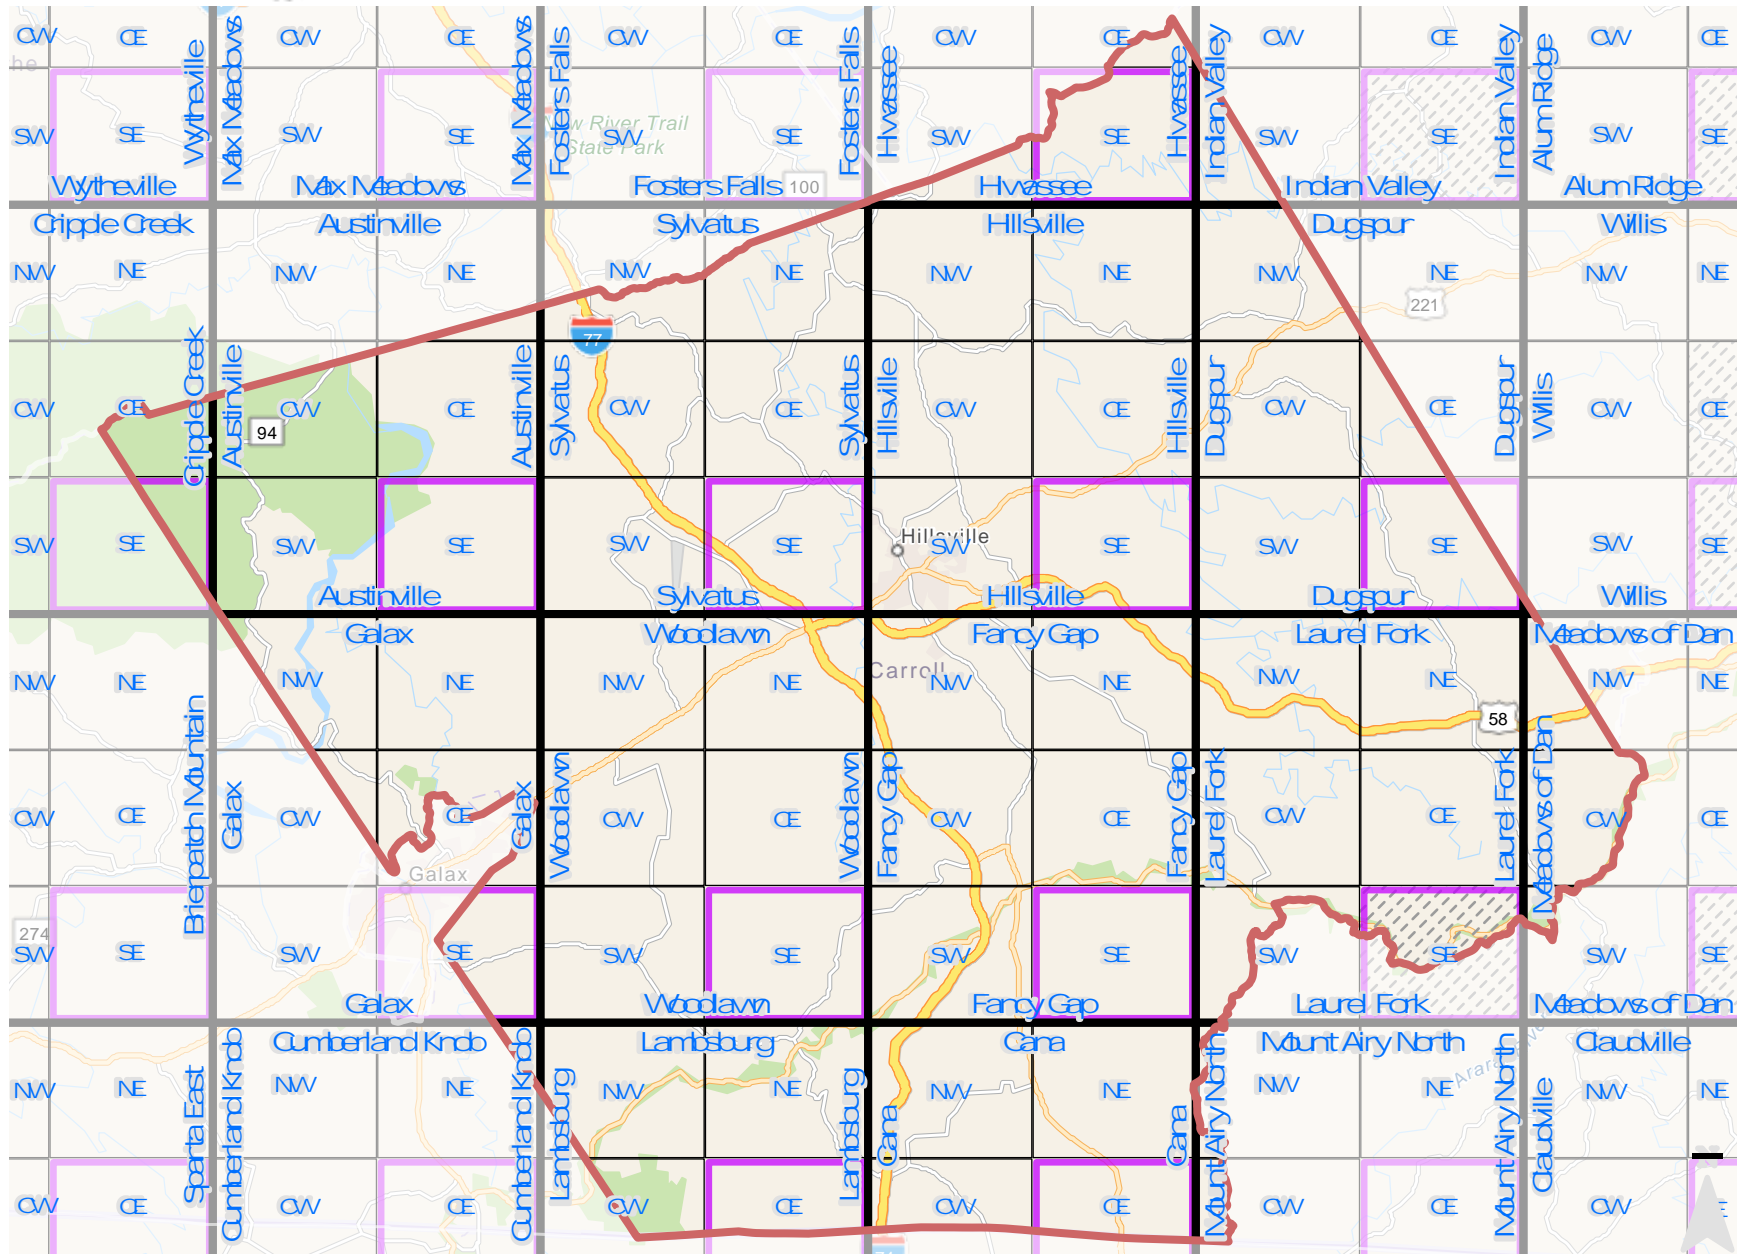

CARROLL

VABBA2 Blocks

- County
- USGS Topo
- Block Unassigned
- Block Assigned
- Priority Block Unassigned
- Priority Block Assigned

Virginia Department of Game and Inland Fisheries for VA BBA2 Project 2018