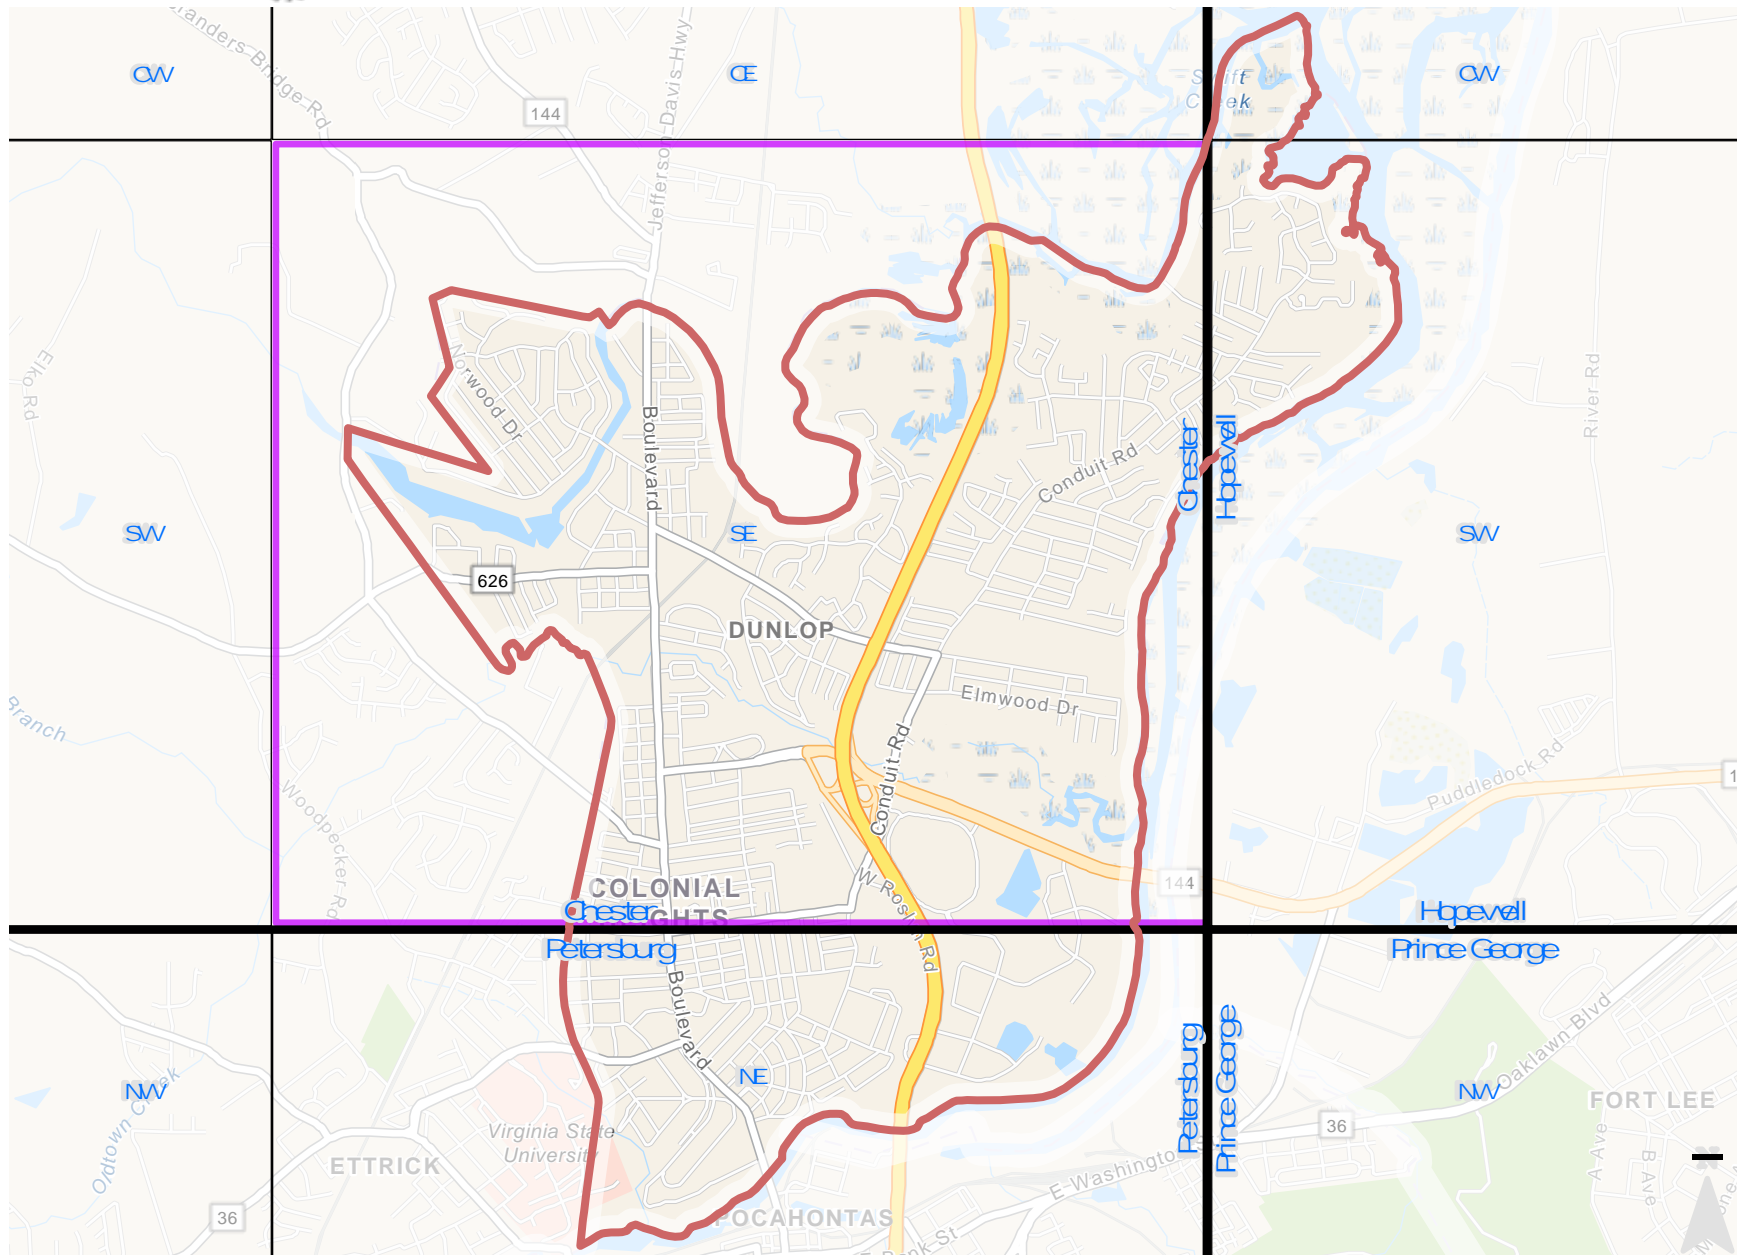

# COLONIAL HEIGHTS

VABBA2 Blocks

- County
- Block Unassigned
- Priority Block Unassigned
- USGS Topo
- Block Assigned
- Priority Block Assigned

Virginia Department of Game and Inland Fisheries for VA BBA2 Project 2018