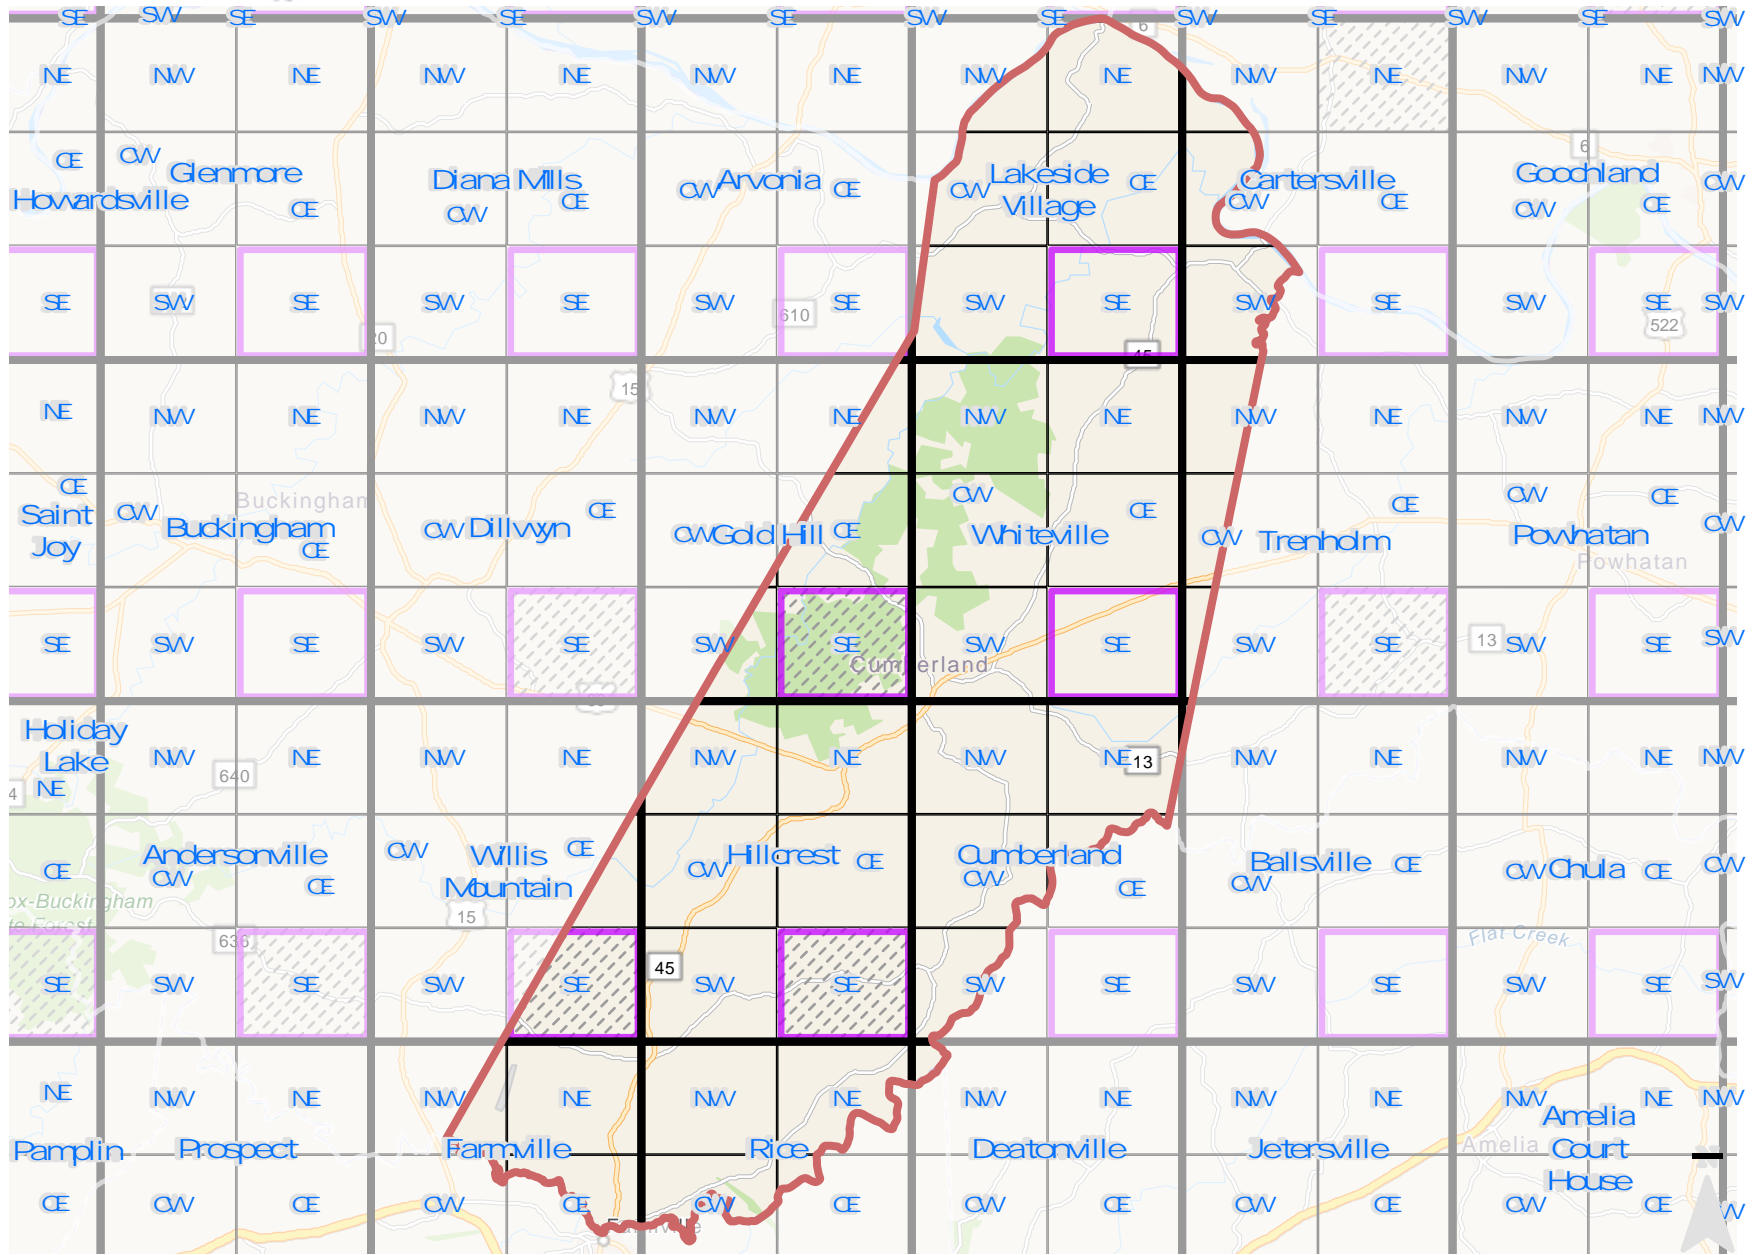

CUMBERLAND

VABBA2Blocks

0 1.75 3.5 7 Miles

-  County
-  Block Unassigned
-  Priority Block Unassigned
-  Block Assigned
-  Priority Block Assigned

Virginia Department of Game and Inland Fisheries for VA BBA2 Project 2018