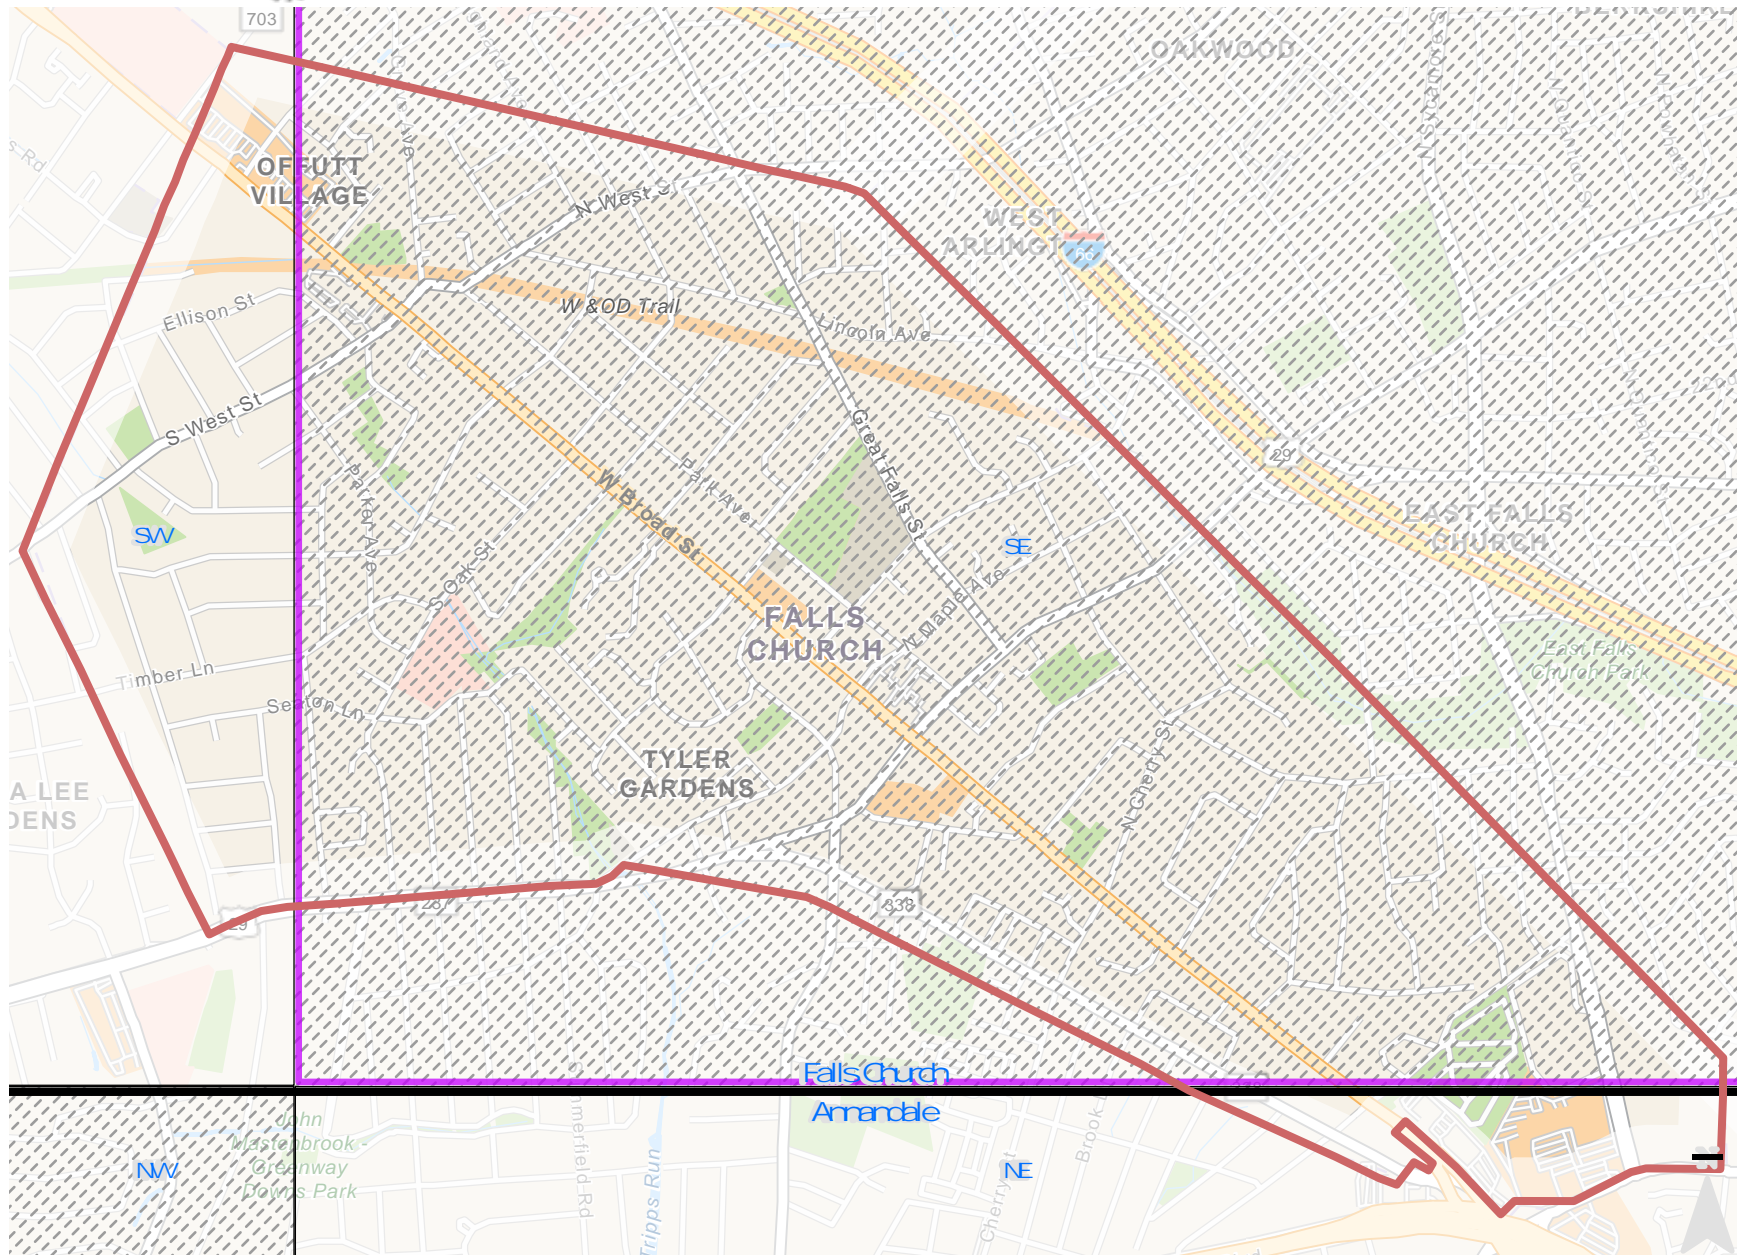

FALLS CHURCH

VABBA2Blocks

0 0.075 0.15 0.3 Miles

- County
- Block Unassigned
- Priority Block Unassigned
- Block Assigned
- Priority Block Assigned

Virginia Department of Game and Inland Fisheries for VA BBA2 Project 2018