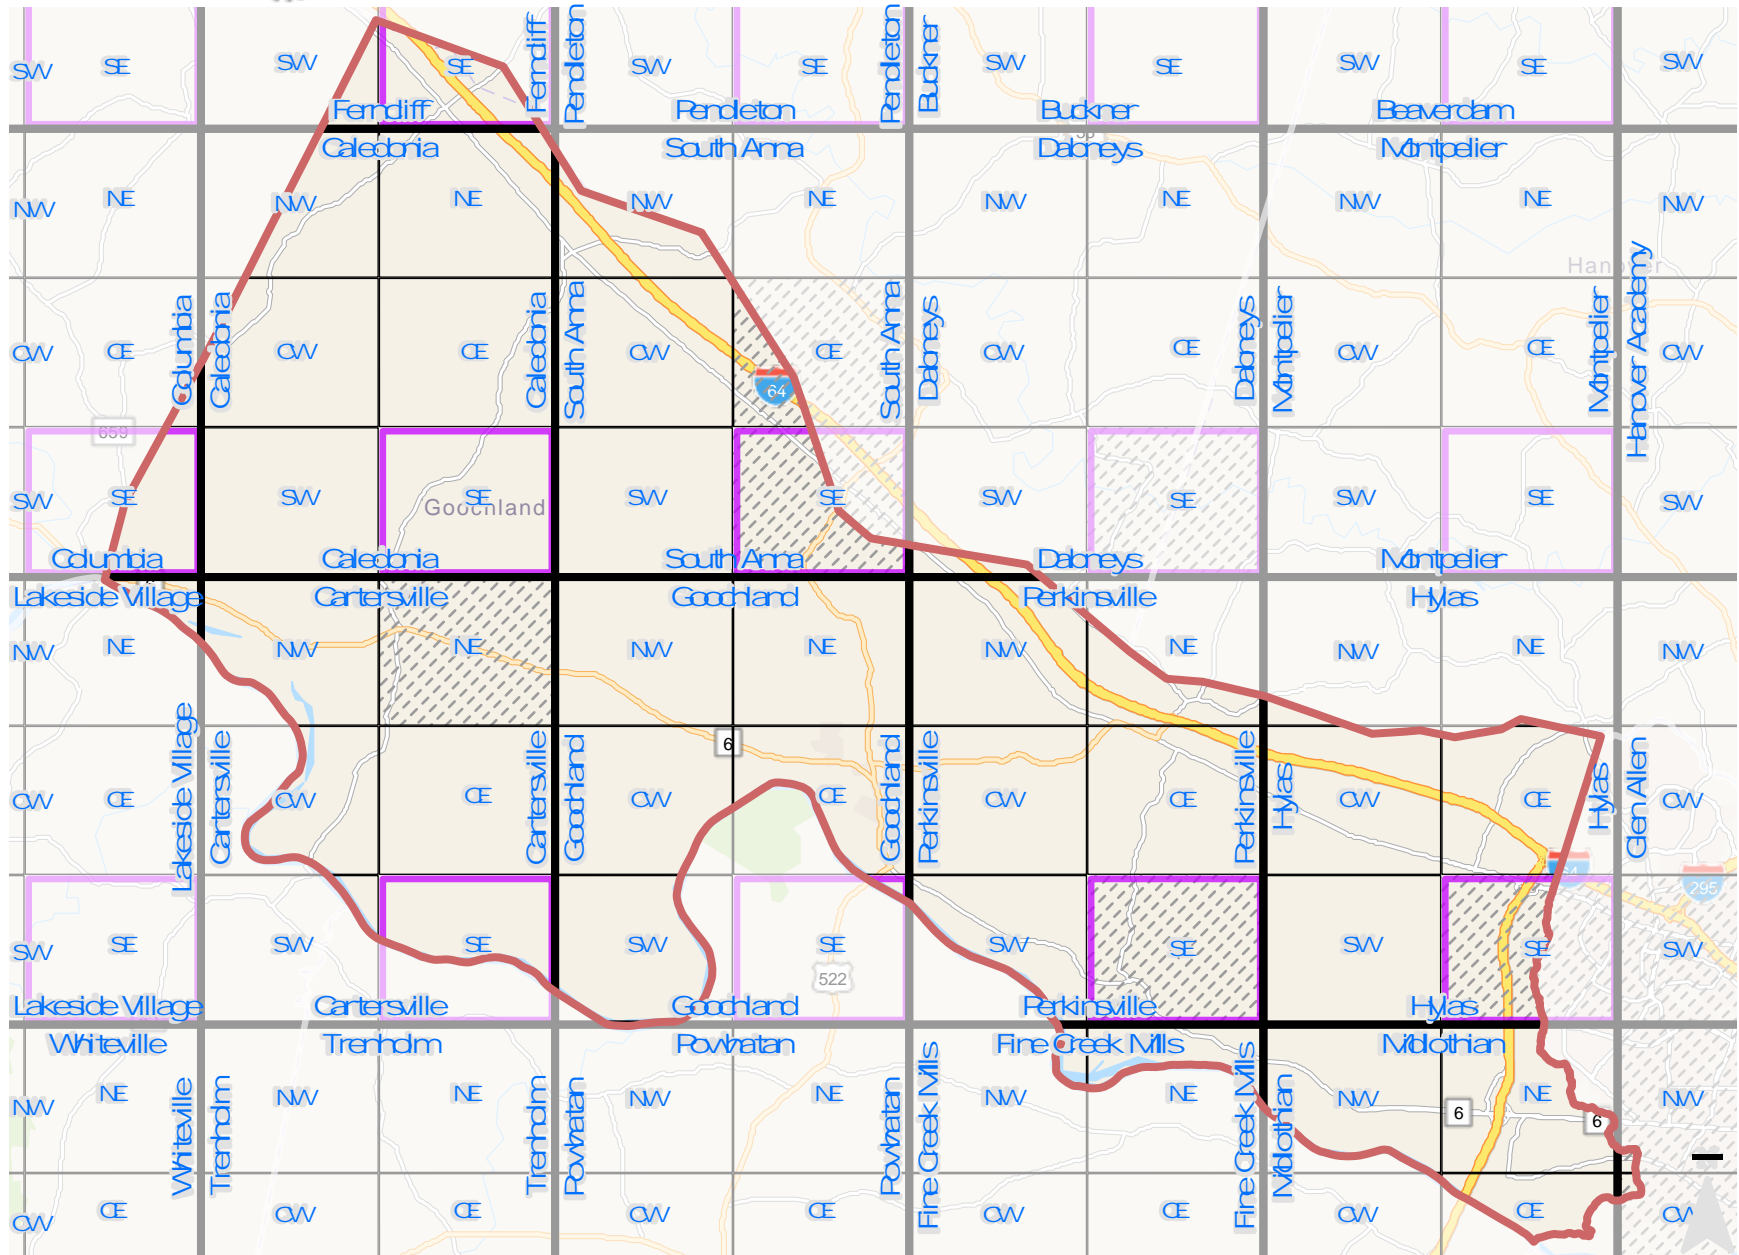

GOOCHLAND

VABBA2 Blocks

0 1.25 2.5 5 Miles

-  County
-  Block Unassigned
-  Priority Block Unassigned
-  USGS Topo
-  Block Assigned
-  Priority Block Assigned

Virginia Department of Game and Inland Fisheries for VA BBA2 Project 2018