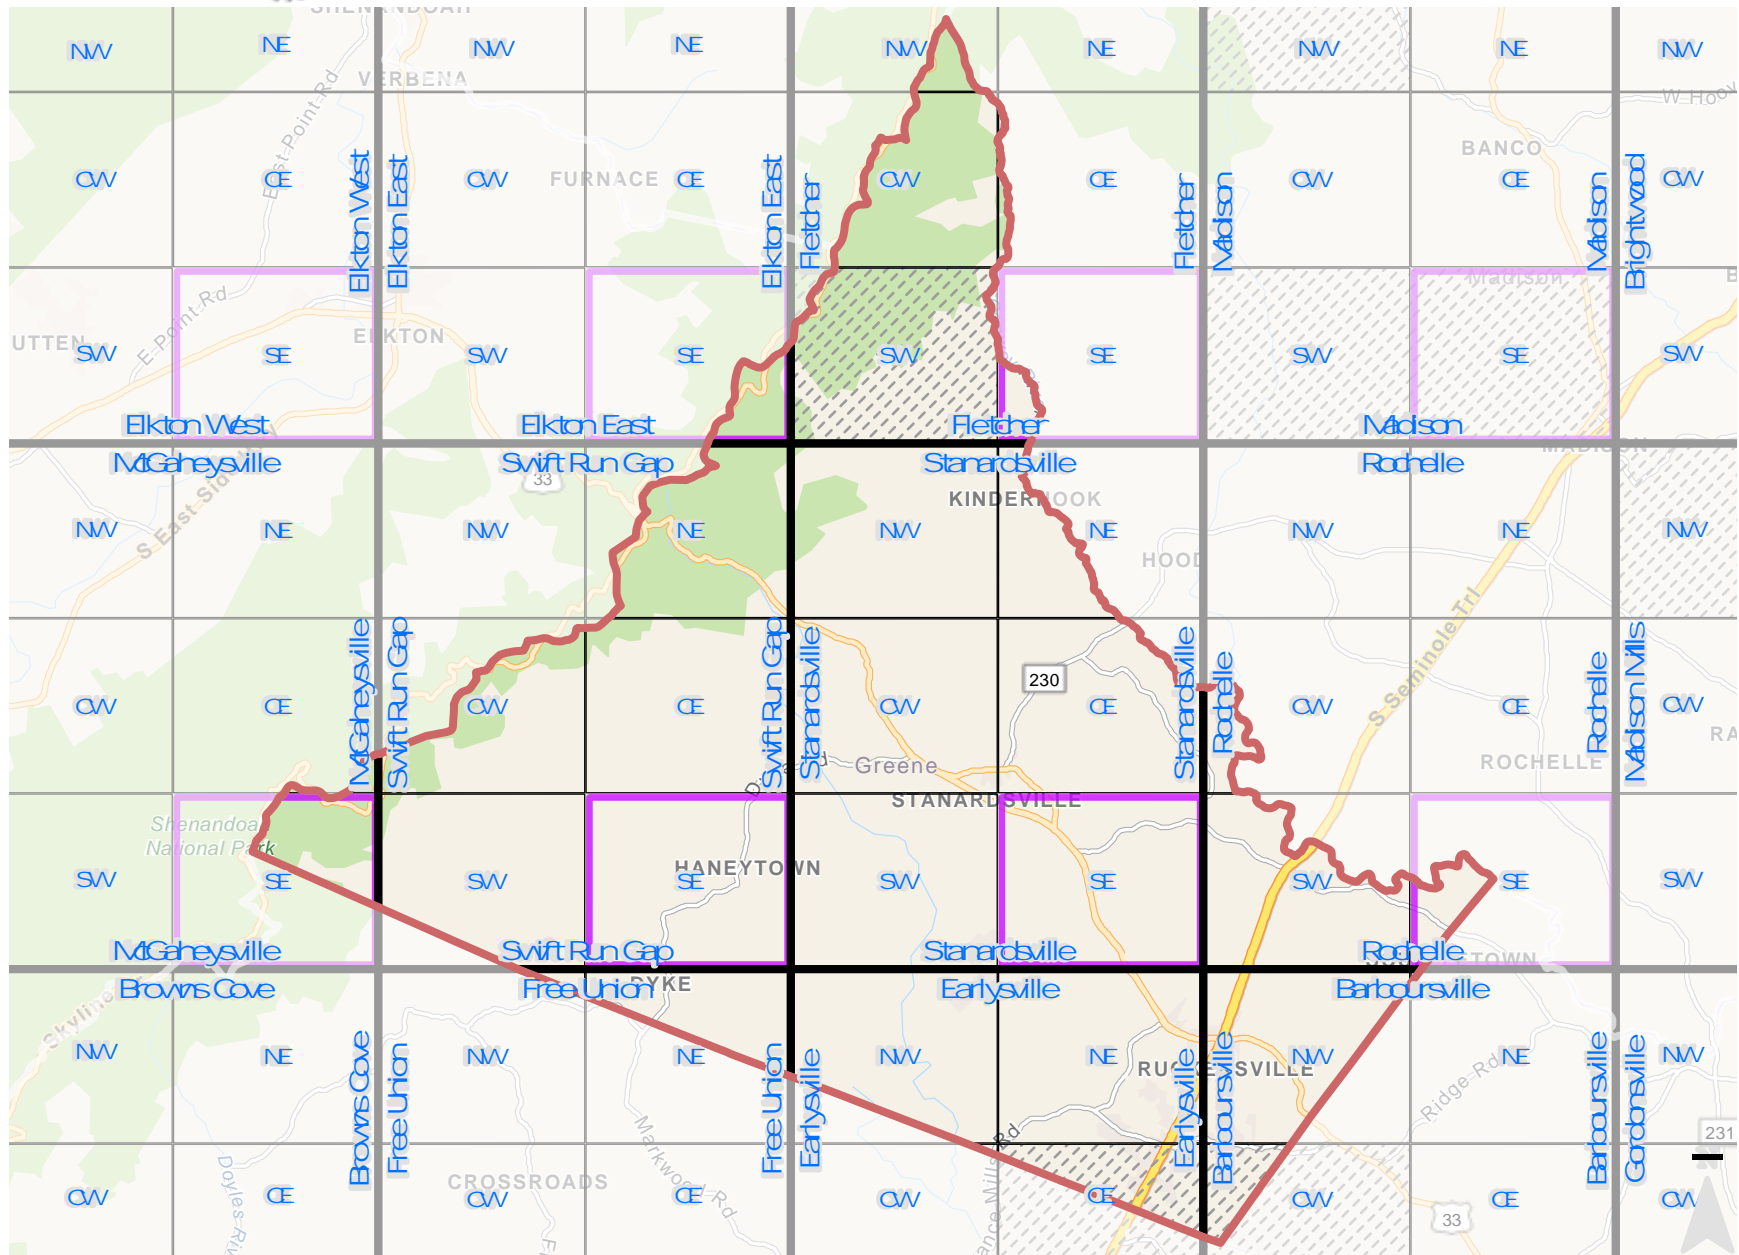

GREENE

VABBA2 Blocks

- County
- USGS Topo
- Block Unassigned
- Block Assigned
- Priority Block Unassigned
- Priority Block Assigned

Virginia Department of Game and Inland Fisheries for VA BBA2 Project 2018