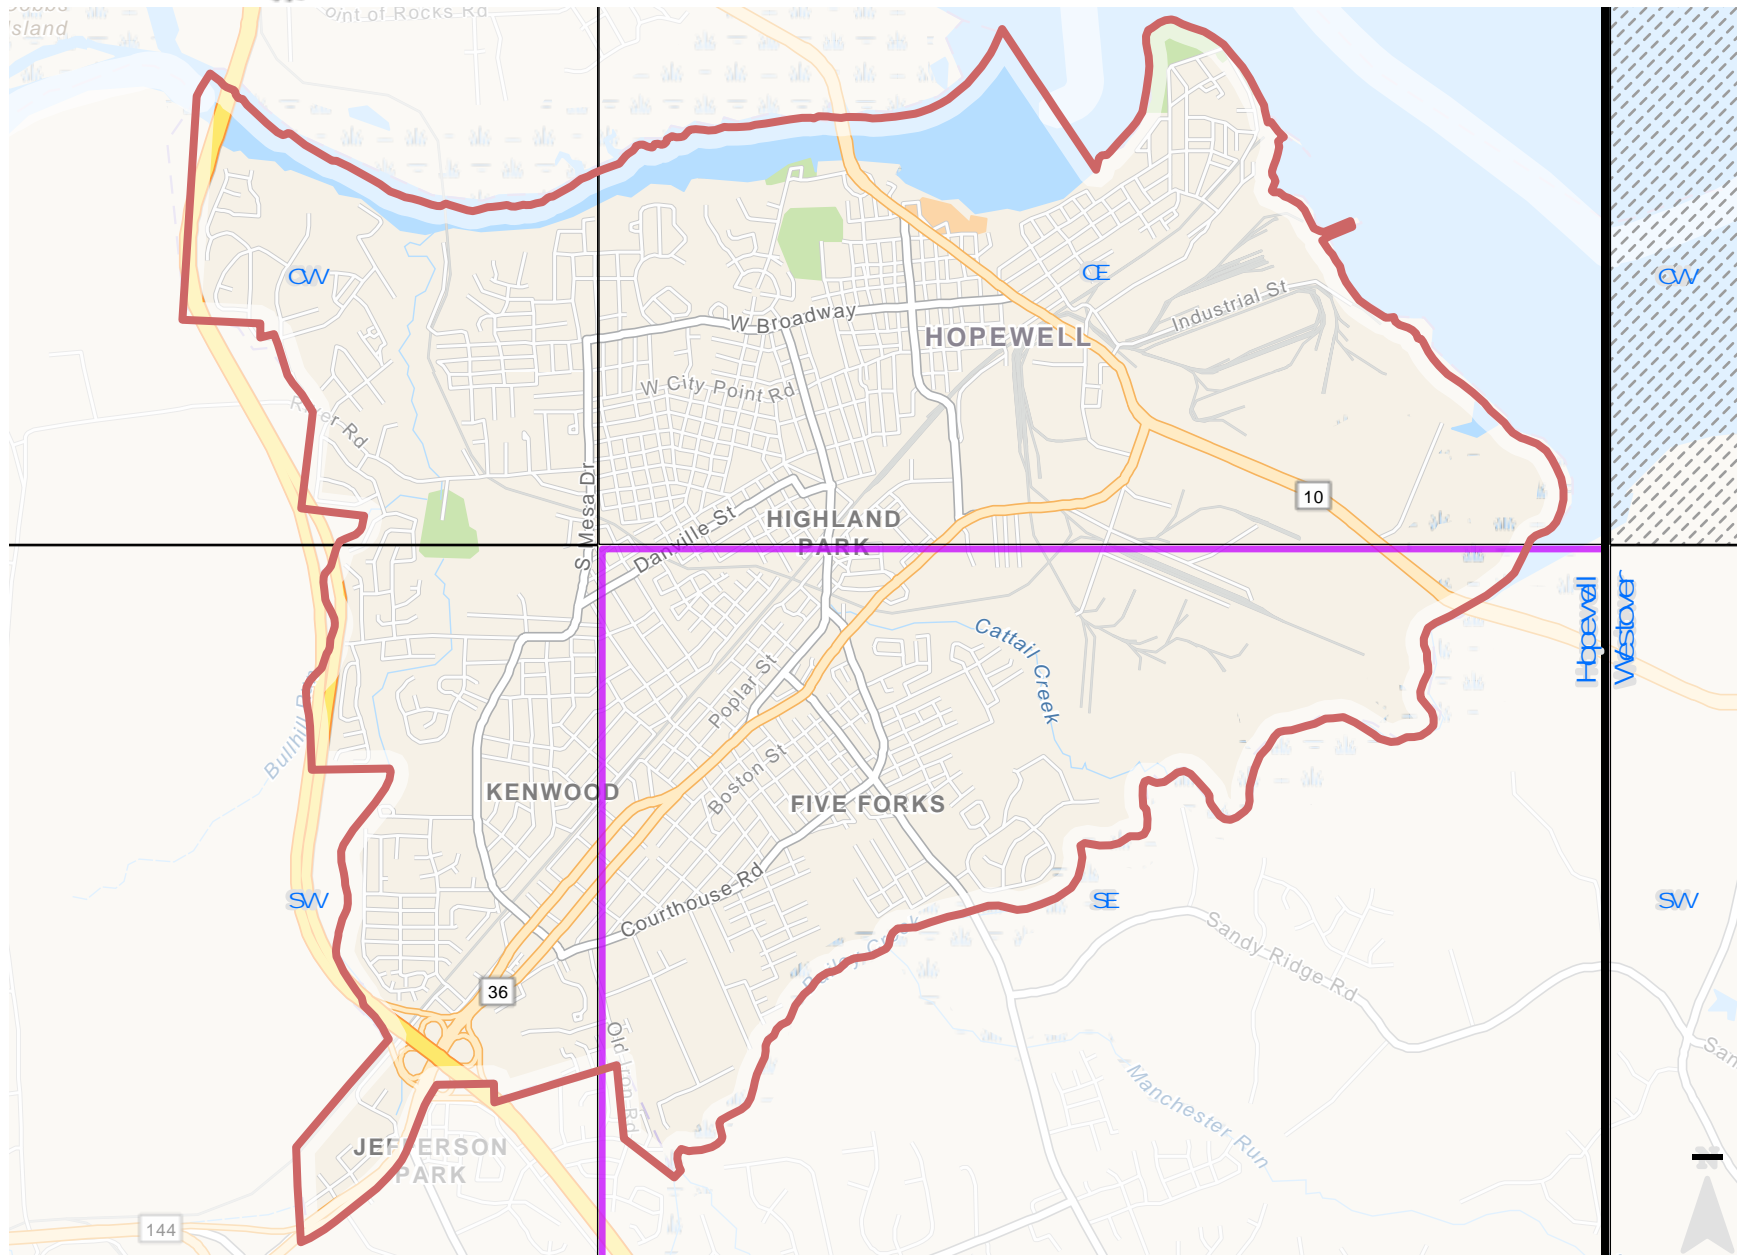

HOPEWELL

VABBA2Blocks

0 0.230.45 0.9 Miles

- County
- Block Unassigned
- Priority Block Unassigned
- USGS Topo
- Block Assigned
- Priority Block Assigned

Virginia Department of Game and Inland Fisheries for VA BBA2 Project 2018