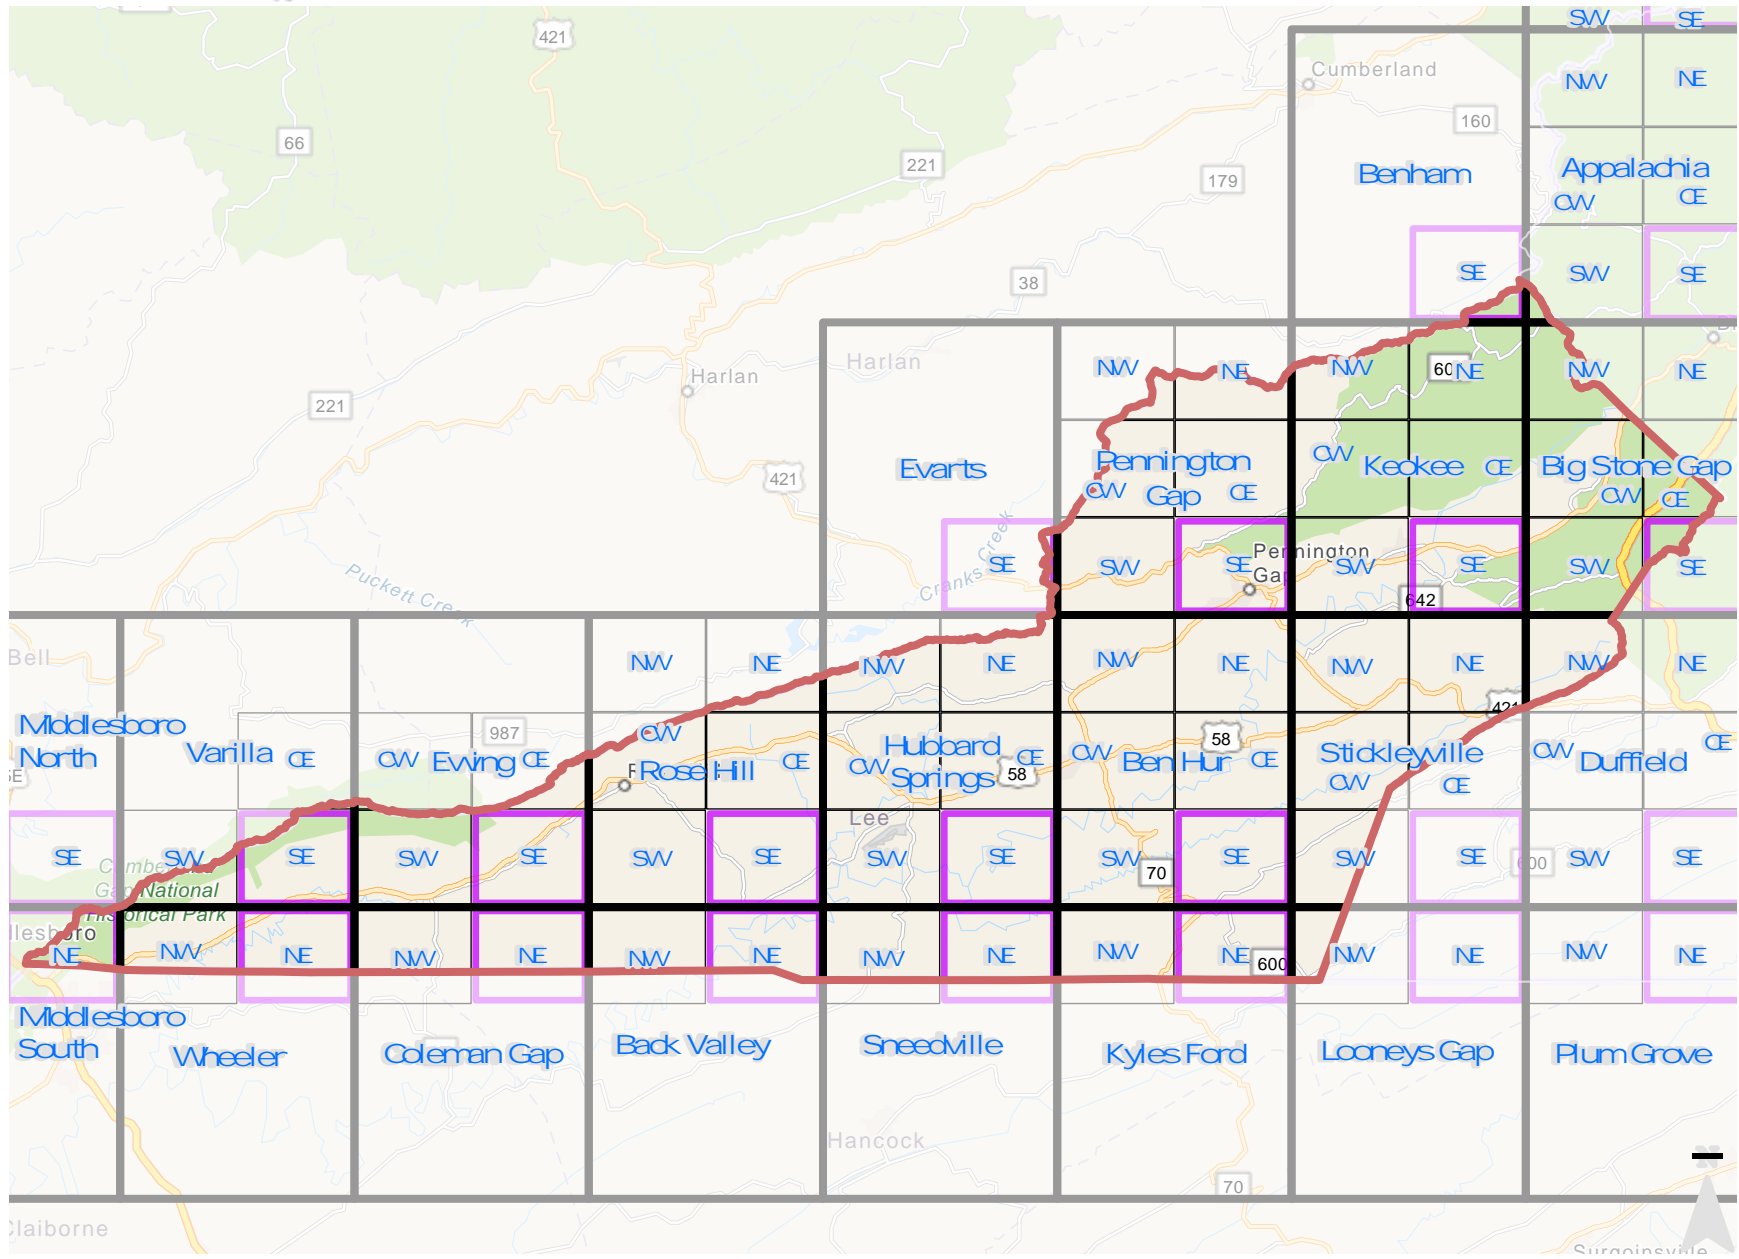

LEE

VABBA2 Blocks

0 2 4 8 Miles

-  County
-  Block Unassigned
-  Priority Block Unassigned
-  USGS Topo
-  Block Assigned
-  Priority Block Assigned

Virginia Department of Game and Inland Fisheries for VA BBA2 Project 2018