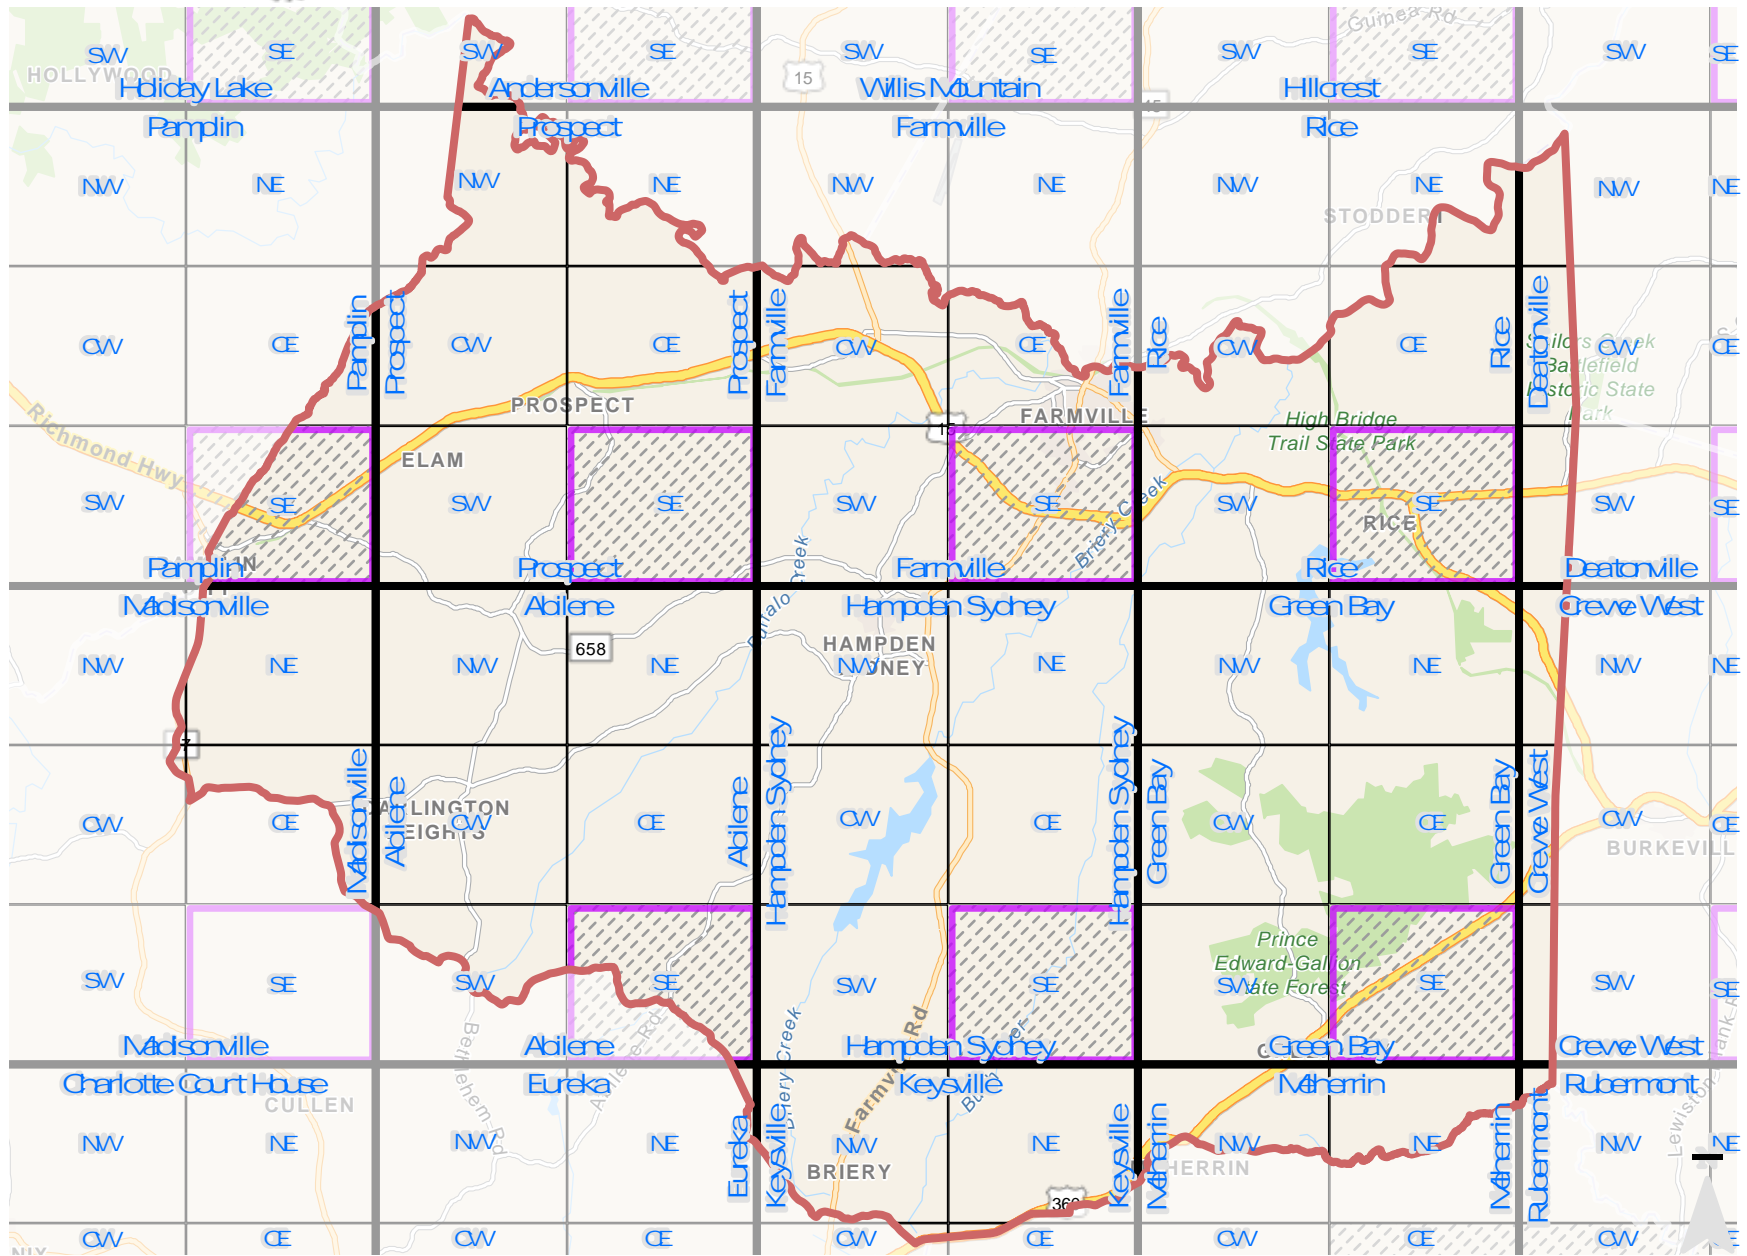

PRINCE EDWARD

VABBA2Blocks

- County
- Block Unassigned
- Priority Block Unassigned
- USGS Topo
- Block Assigned
- Priority Block Assigned

Virginia Department of Game
and Inland Fisheries for
VA BBA2 Project 2018