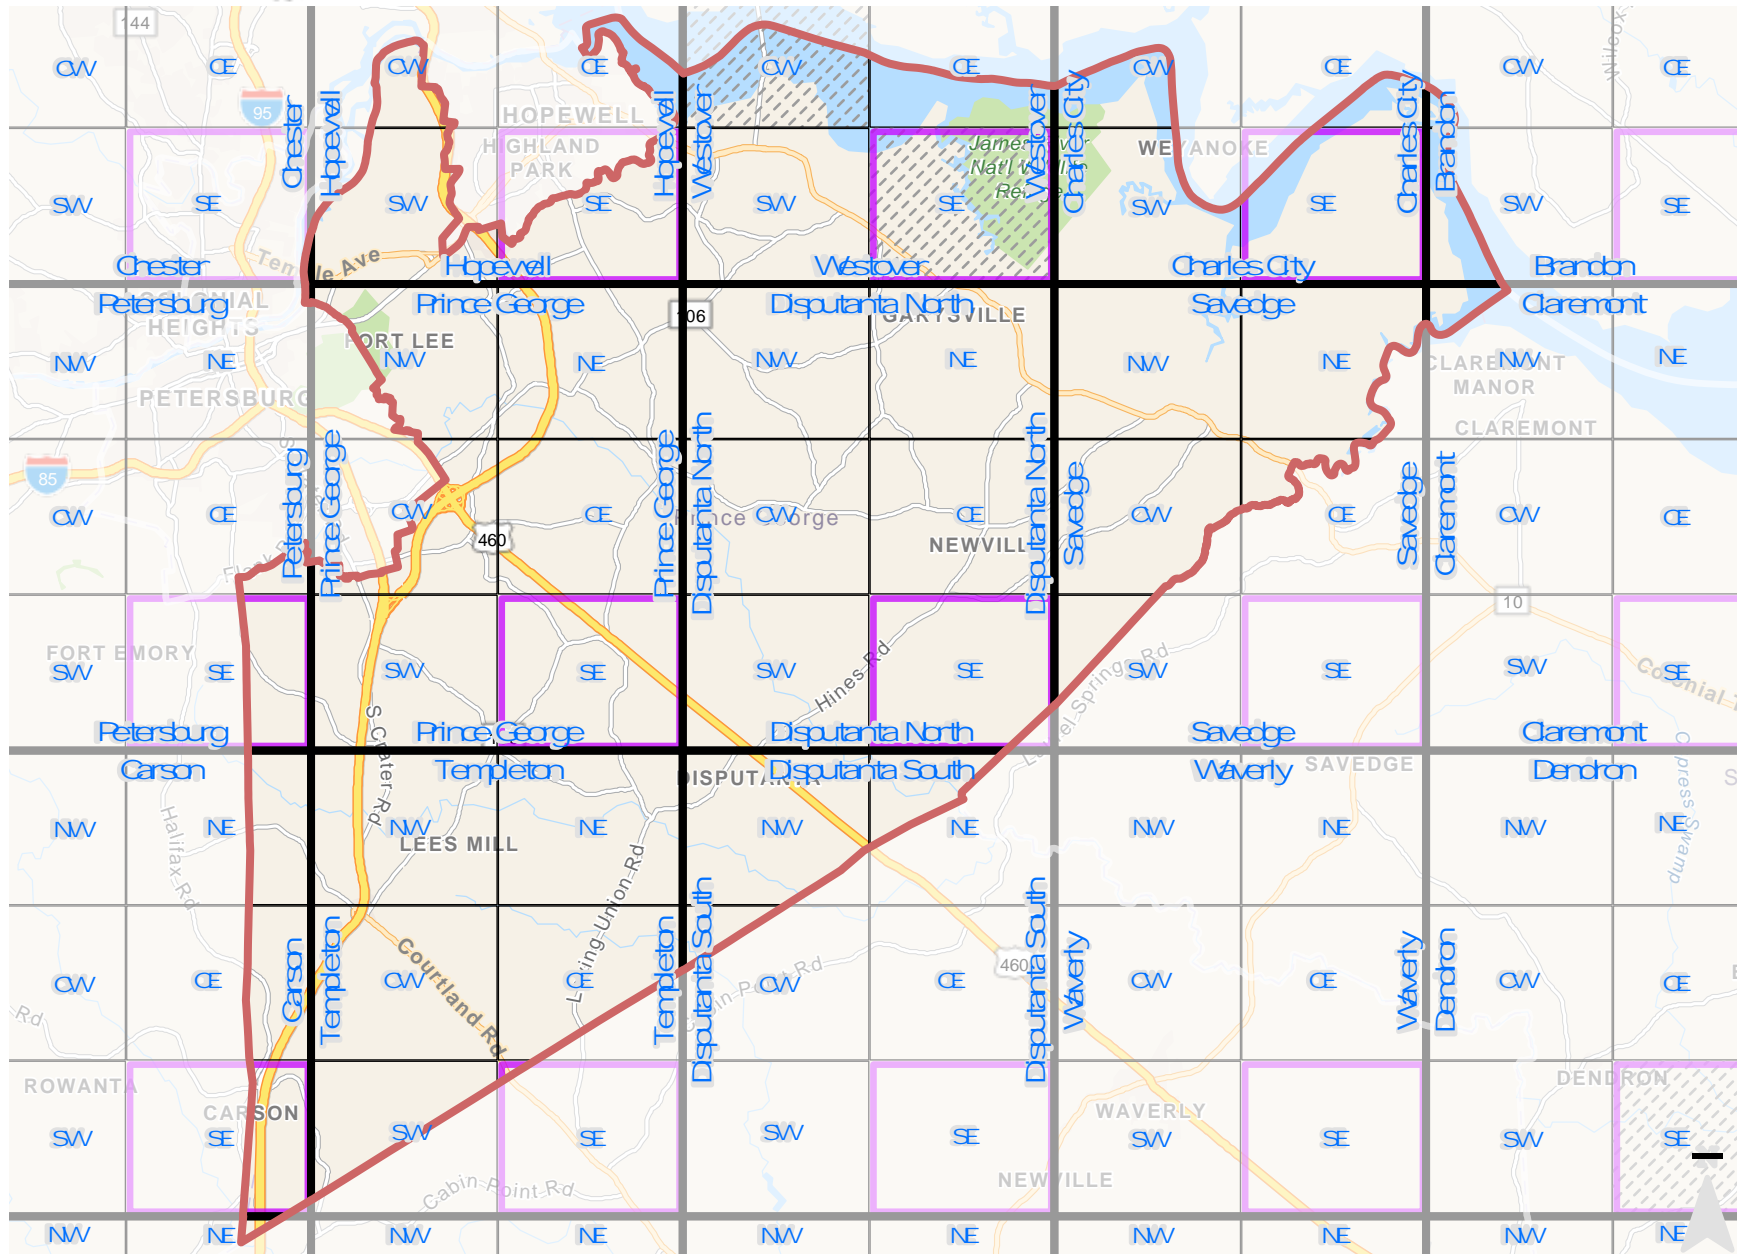

# PRINCE GEORGE

VABBA2Blocks

- County
- USGS Topo
- Block Unassigned
- Block Assigned
- Priority Block Unassigned
- Priority Block Assigned

Virginia Department of Game and Inland Fisheries for VABBA2 Project 2018