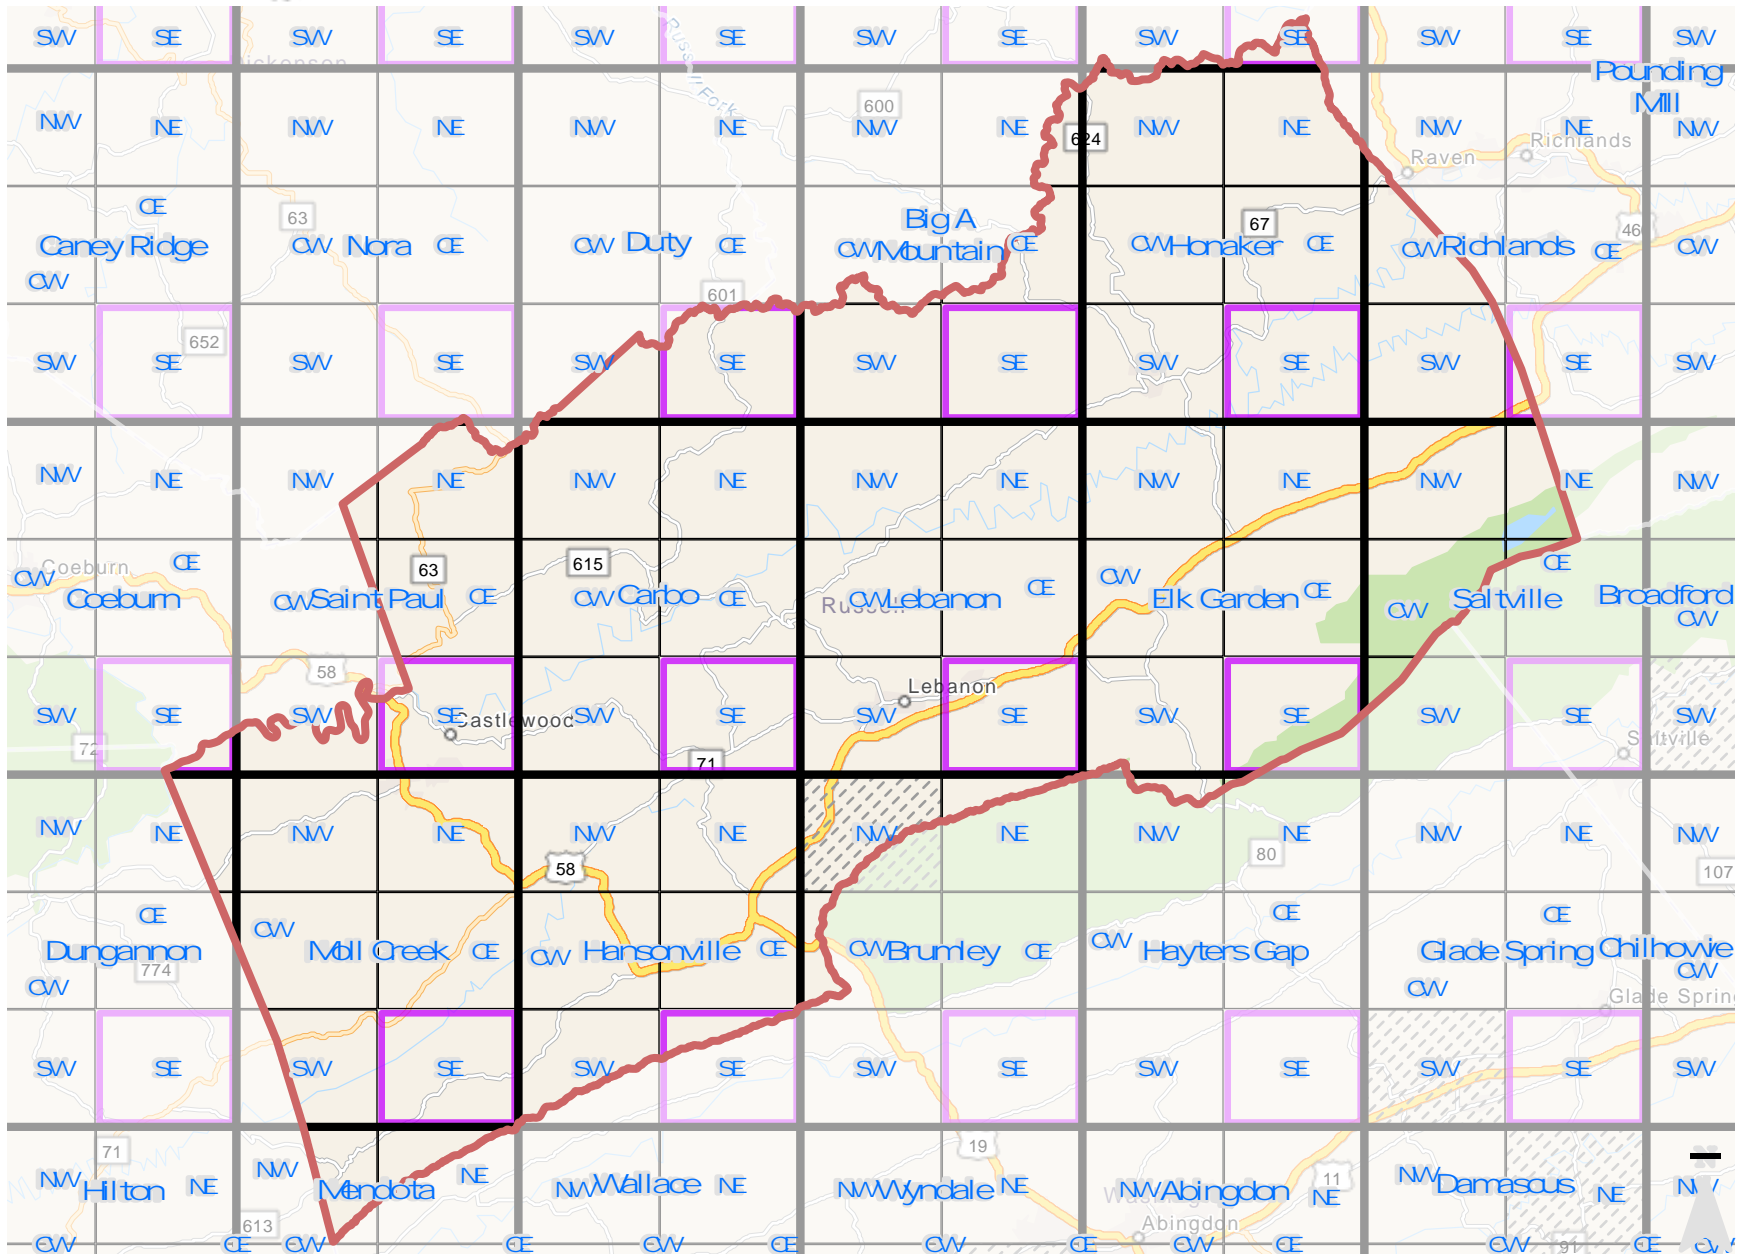

RUSSELL

VABBA2 Blocks

- County
- Block Unassigned
- Priority Block Unassigned
- USGS Topo
- Block Assigned
- Priority Block Assigned

Virginia Department of Game and Inland Fisheries for VABBA2 Project 2018