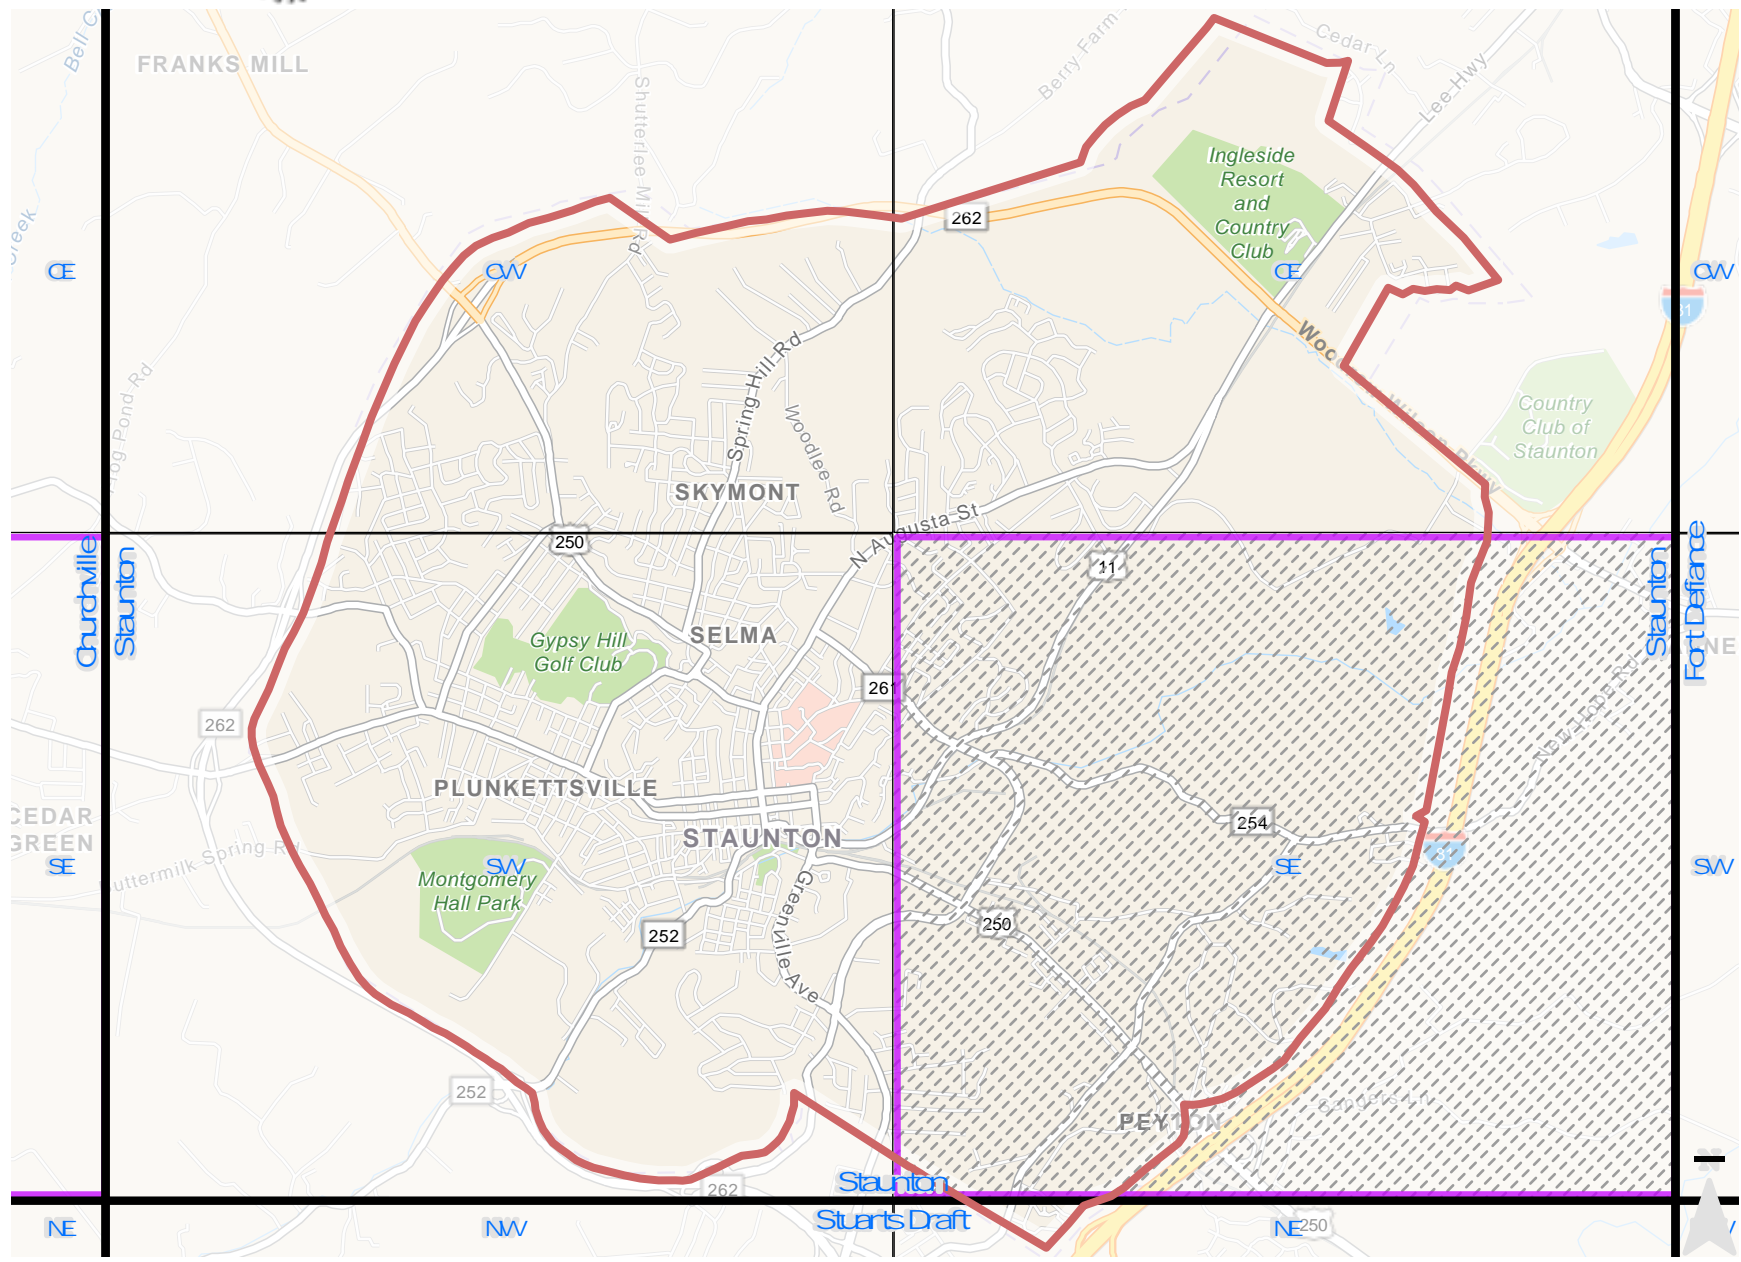

STAUNTON

VABBA2Blocks

- County
- Block Unassigned
- Priority Block Unassigned
- Block Assigned
- Priority Block Assigned
- USGS Topo

Virginia Department of Game and Inland Fisheries for VA BBA2 Project 2018