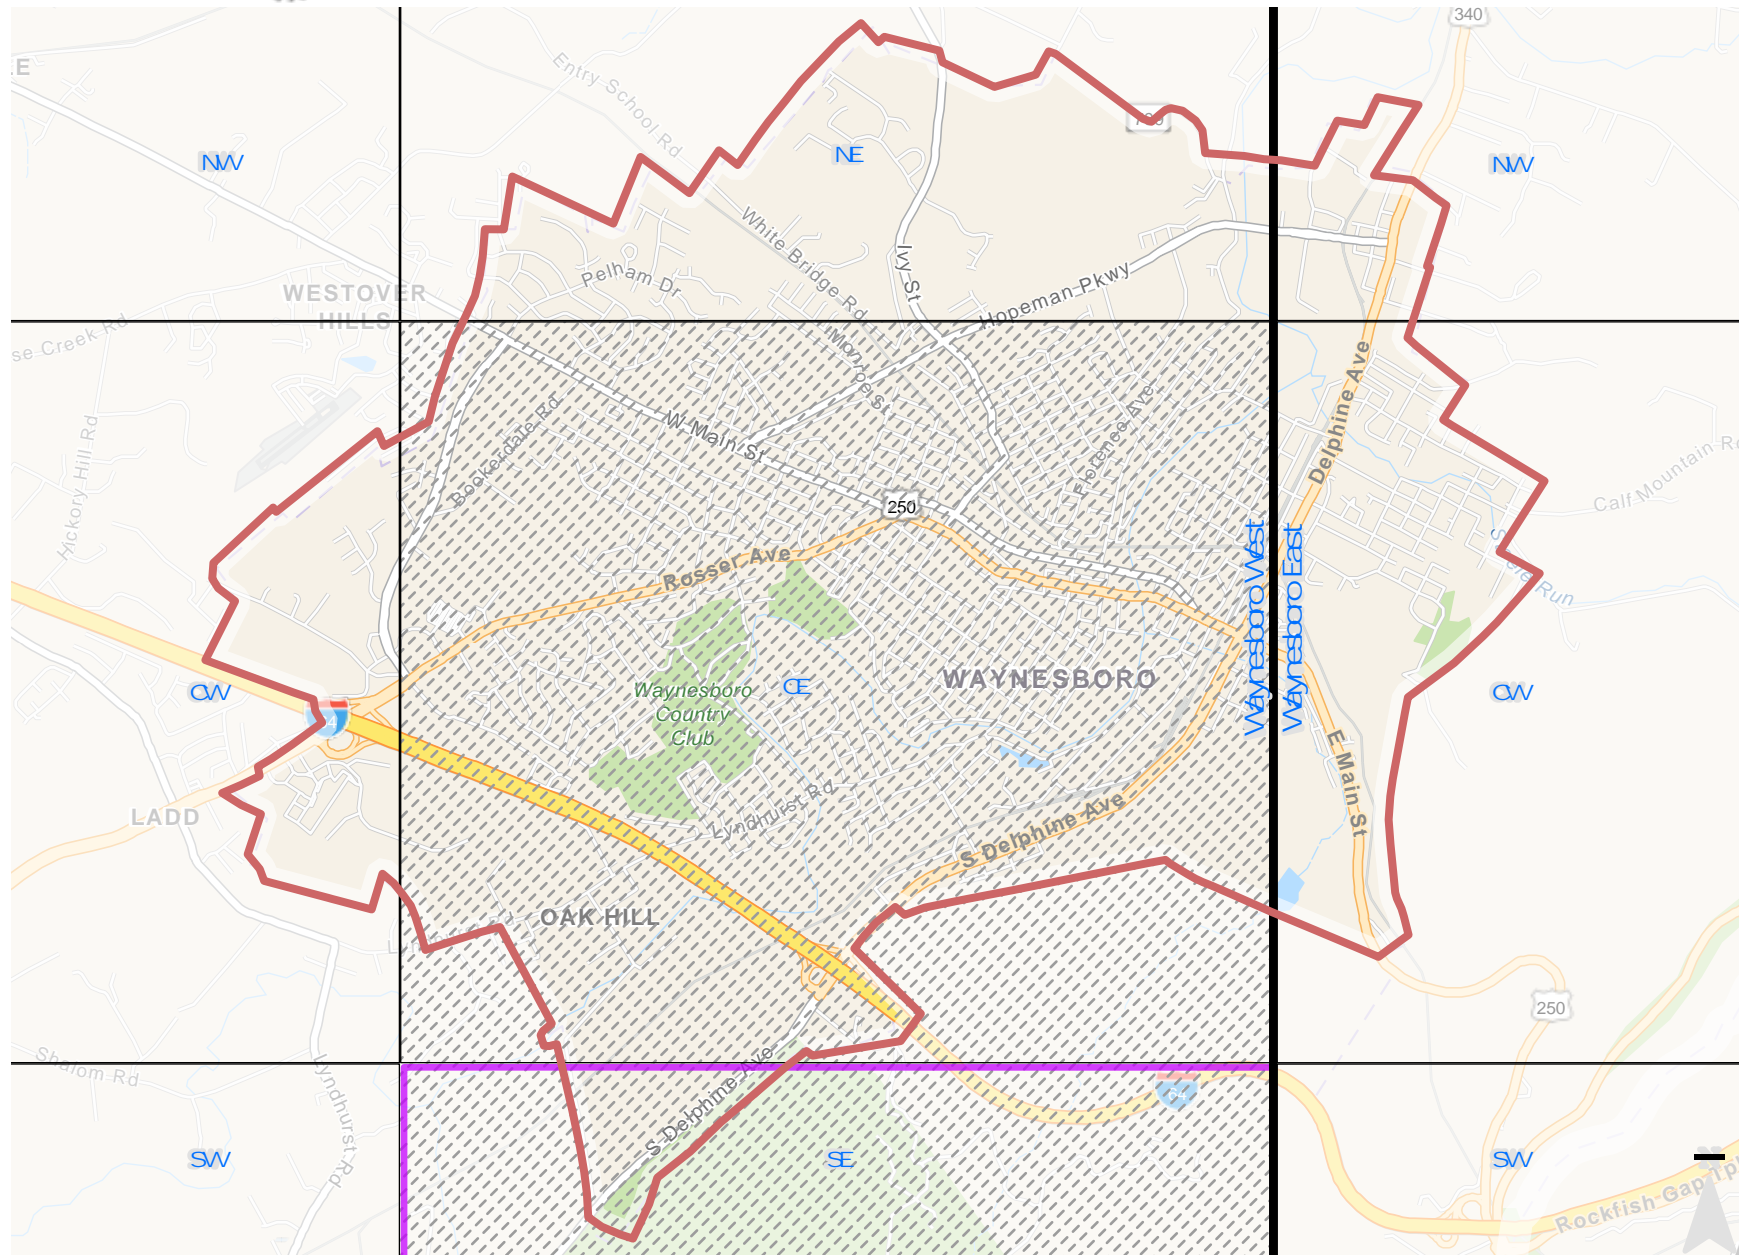

# WAYNESBORO

VABBA2 Blocks

0 0.25 0.5 1 Miles

- |           |                  |                           |
|-----------|------------------|---------------------------|
| County    | Block Unassigned | Priority Block Unassigned |
| USGS Topo | Block Assigned   | Priority Block Assigned   |