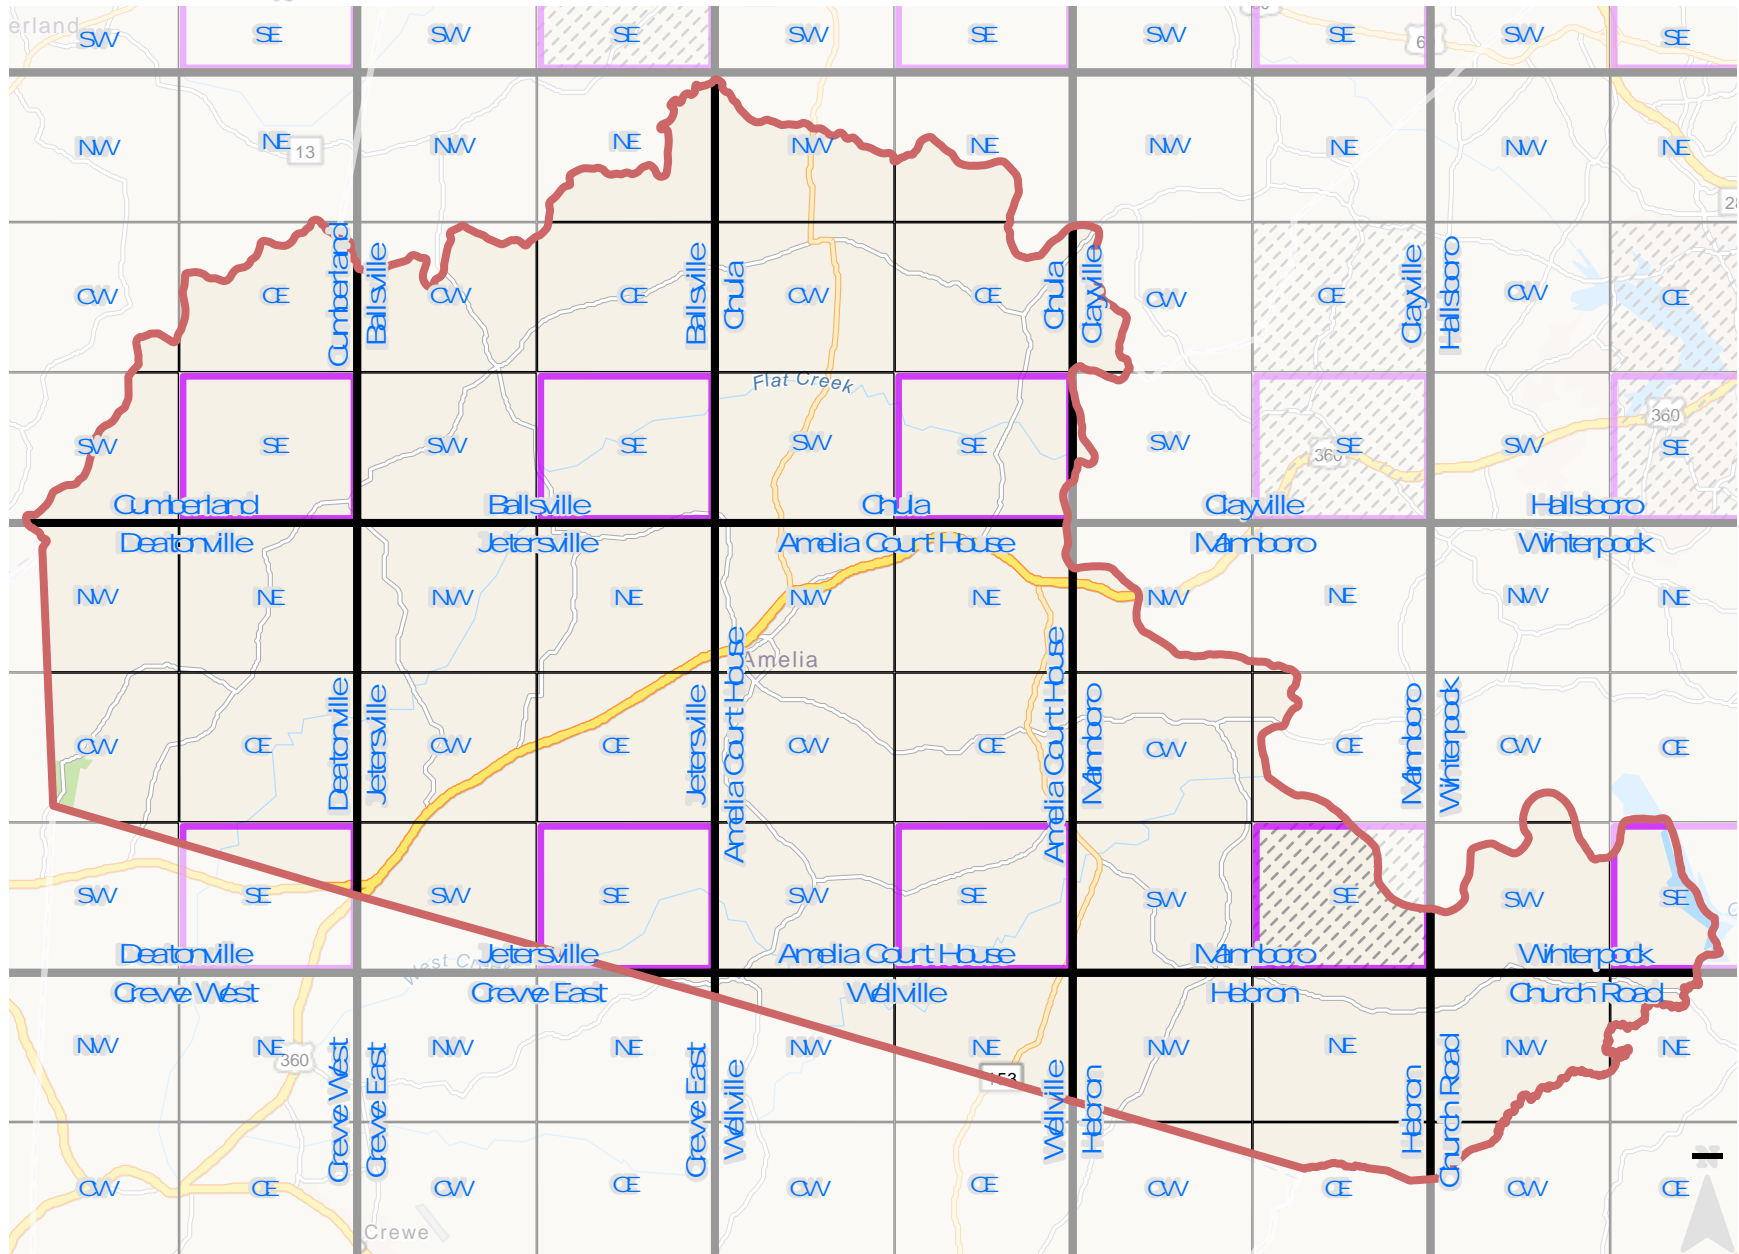

AMELIA

VABBA2Blocks

0 1.25 2.5 5 Miles

-  County
-  USGS Topo
-  Block Unassigned
-  Block Assigned
-  Priority Block Unassigned
-  Priority Block Assigned

Virginia Department of Game and Inland Fisheries for VA BBA2 Project 2018