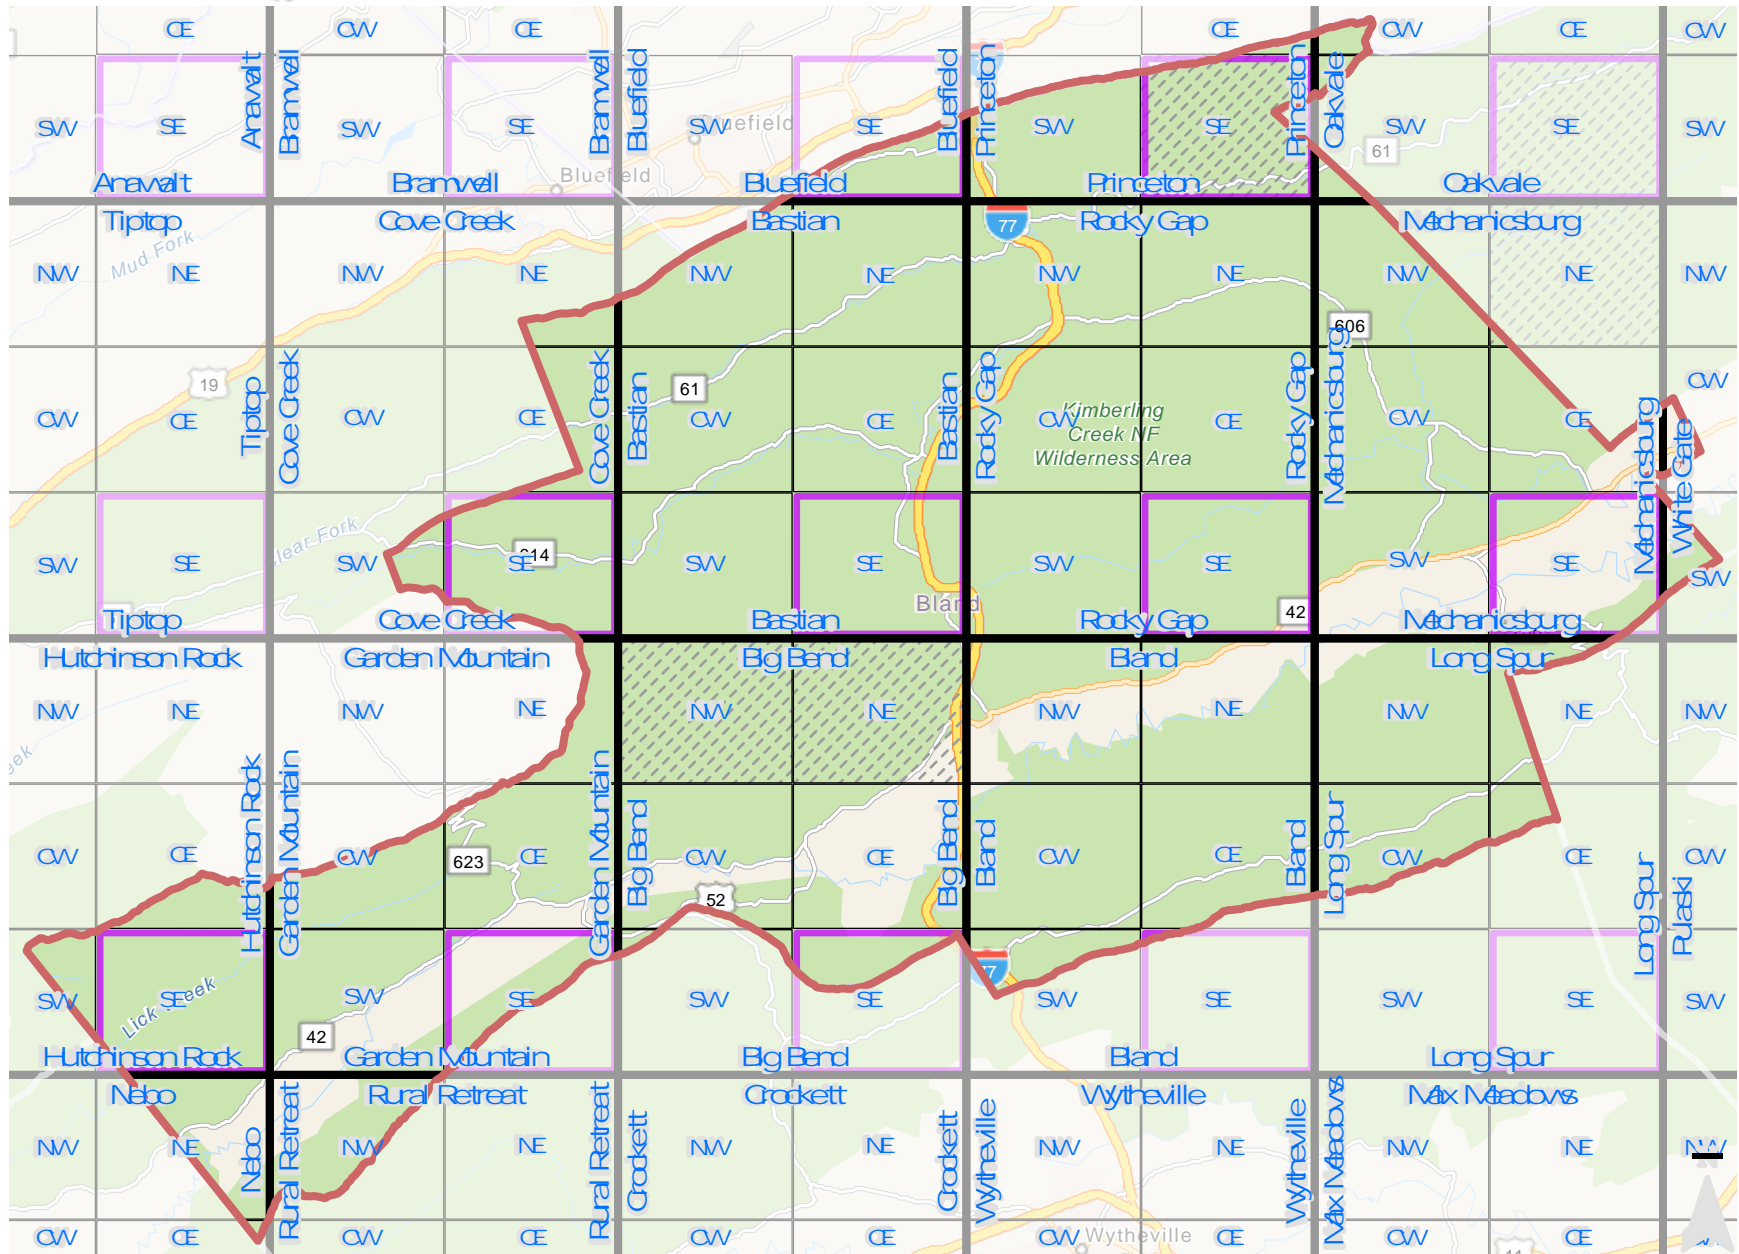

BLAND

VABBA2Blocks

0 1.25 2.5 5 Miles

- County
- USGS Topo
- Priority Block Unassigned
- Priority Block Assigned
- Block Unassigned
- Block Assigned

Virginia Department of Game and Inland Fisheries for VA BBA2 Project 2018