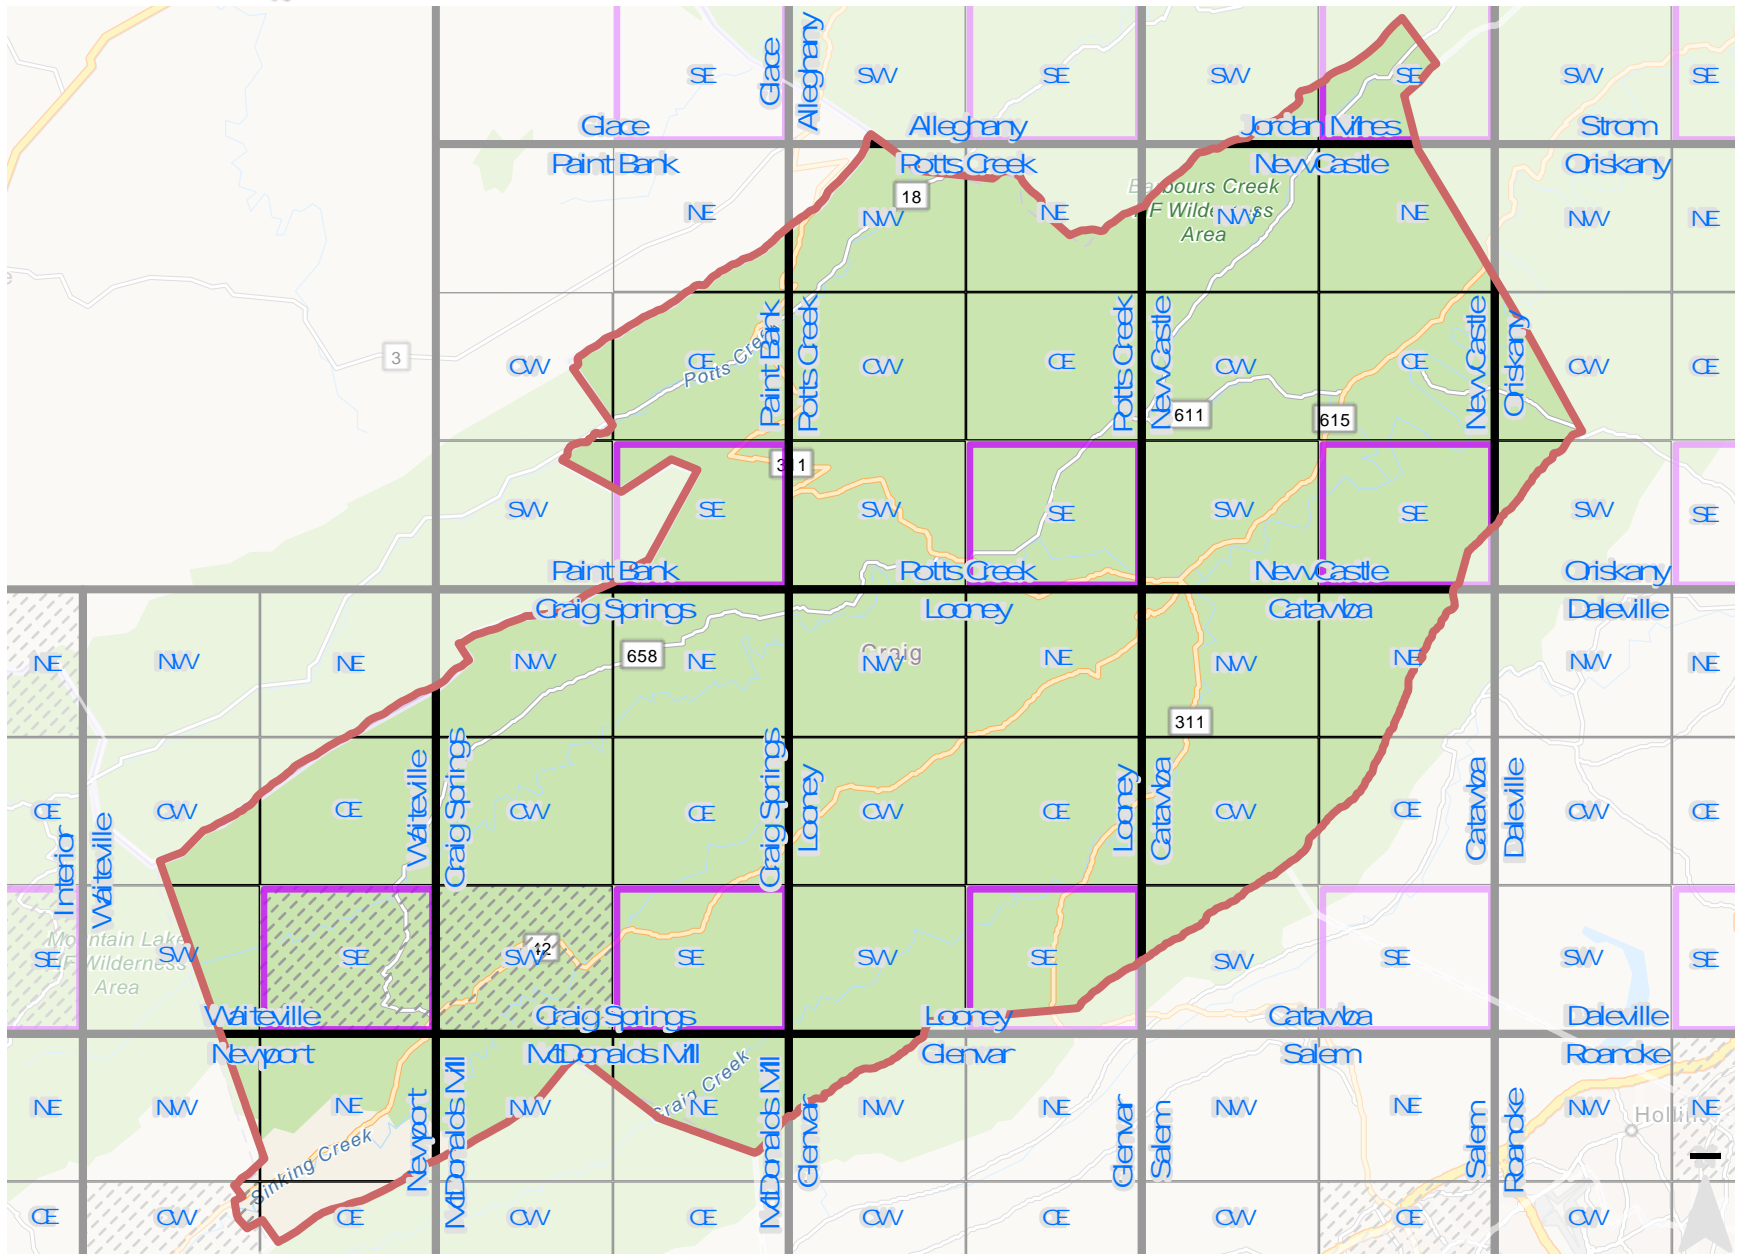

CRAIG

VABBA2 Blocks

- County
- Block Unassigned
- Priority Block Unassigned
- USGS Topo
- Block Assigned
- Priority Block Assigned

Virginia Department of Game and Inland Fisheries for VA BBA2 Project 2018