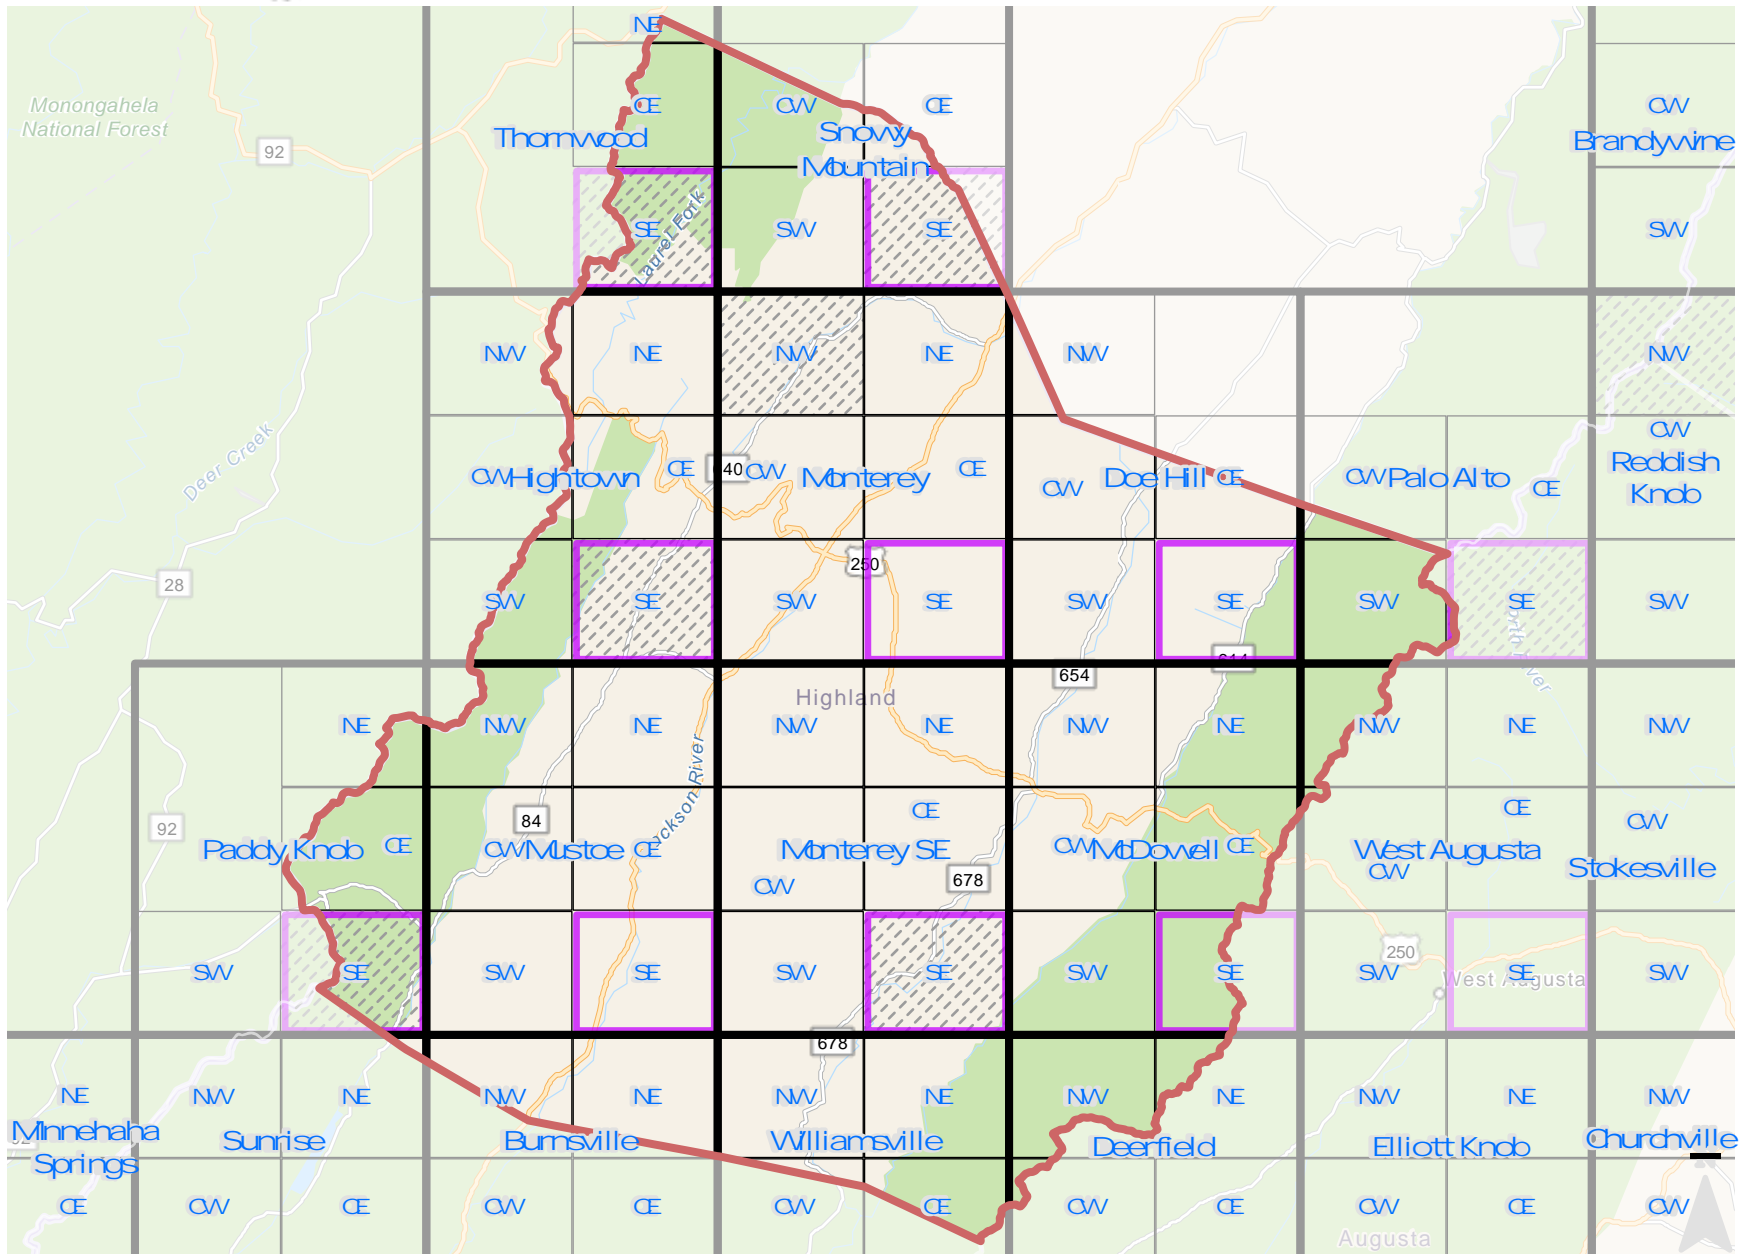

HIGHLAND

VABBA2 Blocks

- County
- Block Unassigned
- Priority Block Unassigned
- USGS Topo
- Block Assigned
- Priority Block Assigned

Virginia Department of Game and Inland Fisheries for VA BBA2 Project 2018