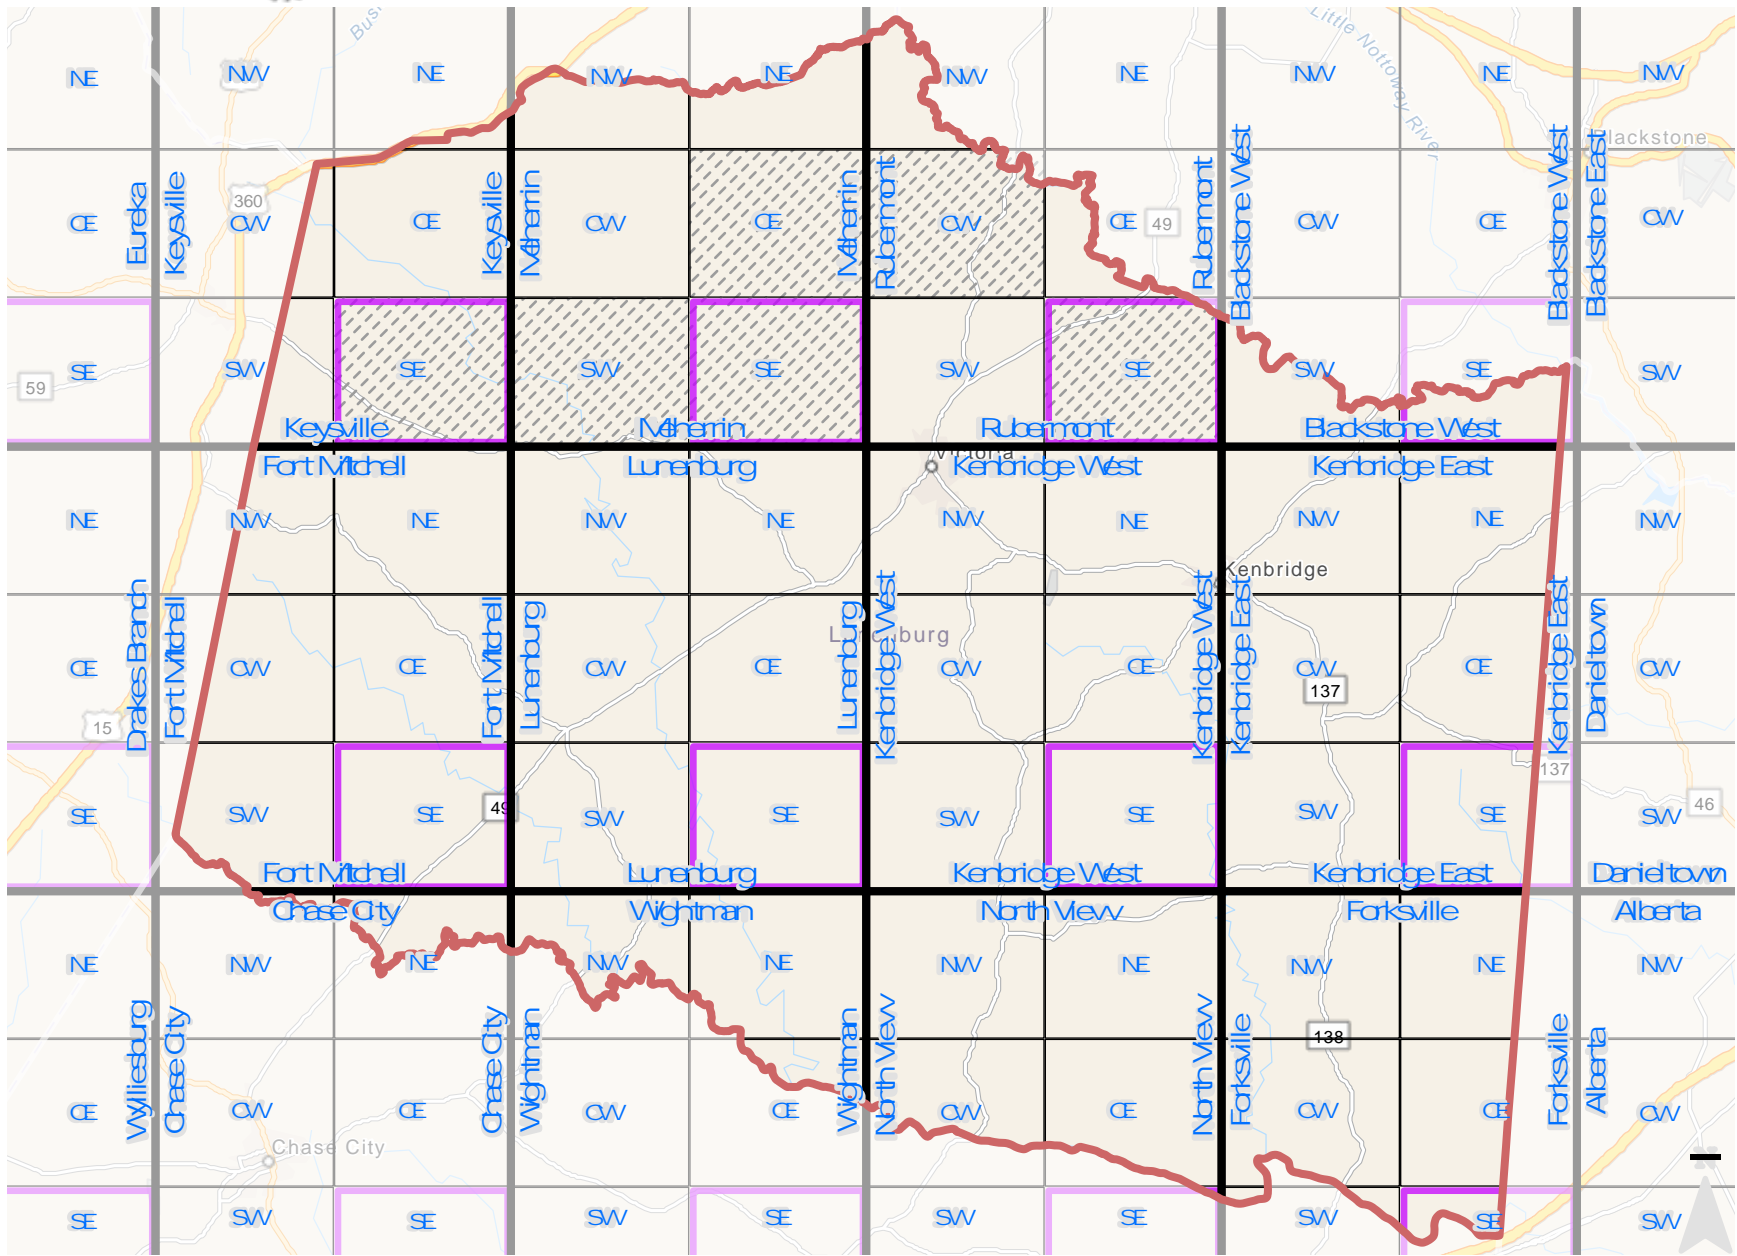

# LUNENBURG

VABBA2 Blocks

0 1.25 2.5 5 Miles

- County
- Block Unassigned
- Priority Block Unassigned
- USGS Topo
- Block Assigned
- Priority Block Assigned

Virginia Department of Game and Inland Fisheries for VA BBA2 Project 2018