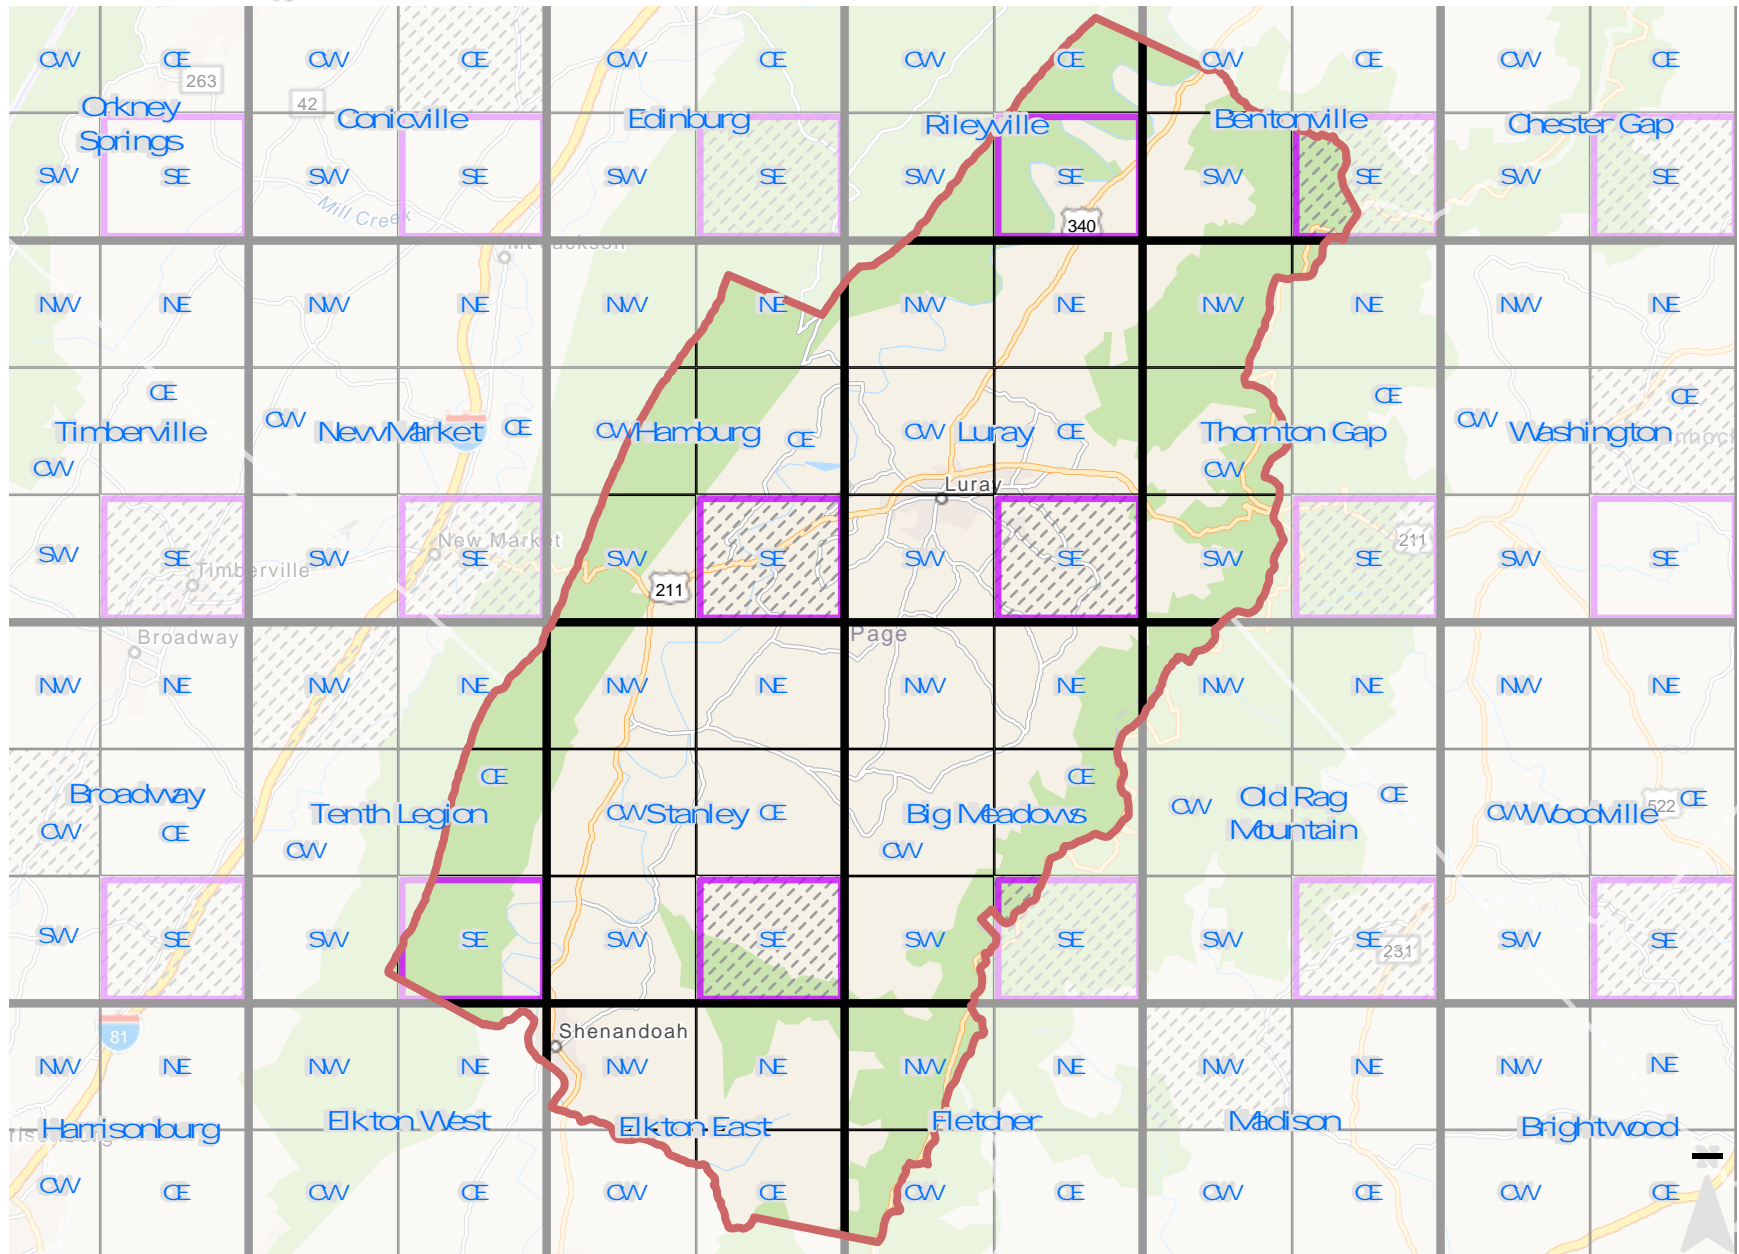

PAGE

VABBA2Blocks

- County
- USGS Topo
- Block Unassigned
- Block Assigned
- Priority Block Unassigned
- Priority Block Assigned

Virginia Department of Game and Inland Fisheries for VA BBA2 Project 2018