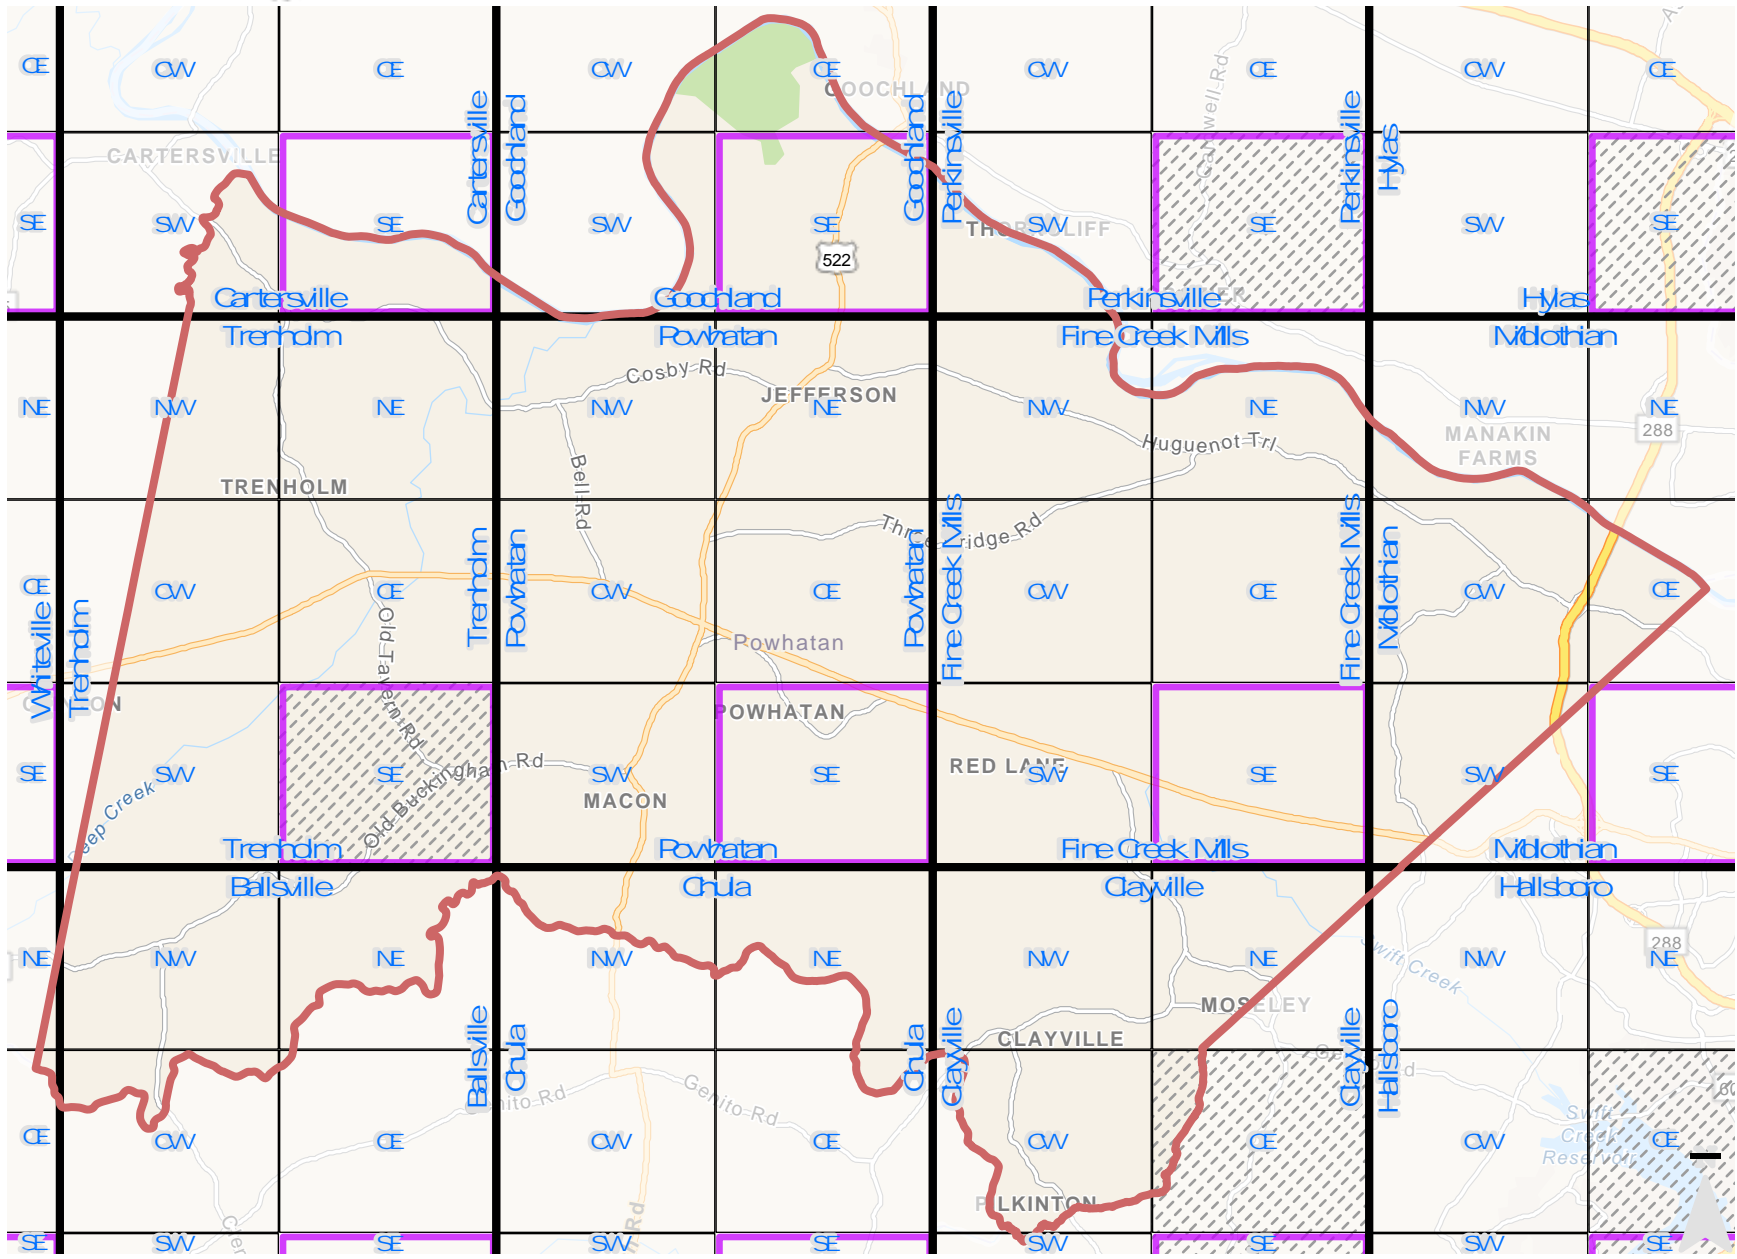

POW-HATAN

VABBA2 Blocks

0 1 2 4 Miles

-  County
-  Block Unassigned
-  Priority Block Unassigned
-  USGS Topo
-  Block Assigned
-  Priority Block Assigned

Virginia Department of Game and Inland Fisheries for VA BBA2 Project 2018