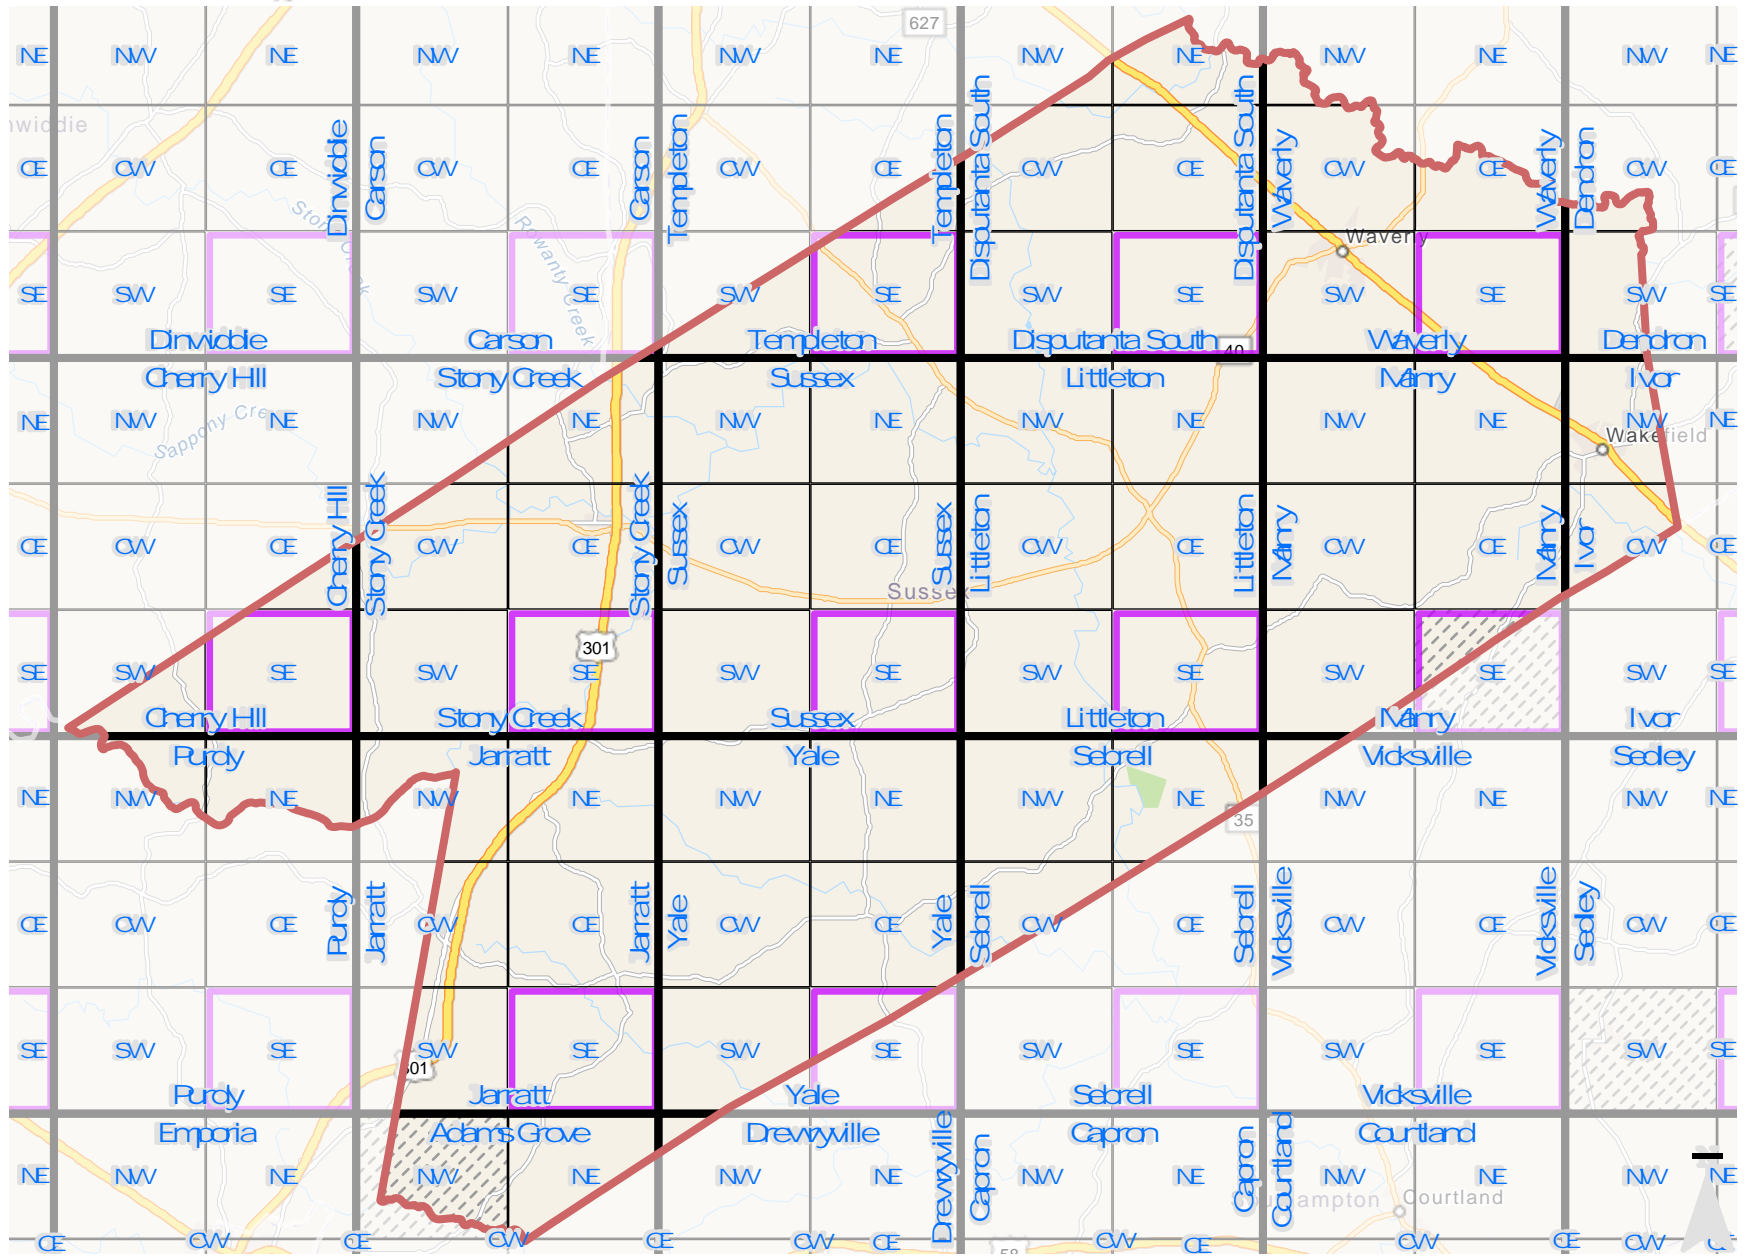

SUSSEX

VABBA2 Blocks

0 1.5 3 6 Miles

- County
- Block Unassigned
- Priority Block Unassigned
- USGS Topo
- Block Assigned
- Priority Block Assigned

Virginia Department of Game and Inland Fisheries for VA BBA2 Project 2018