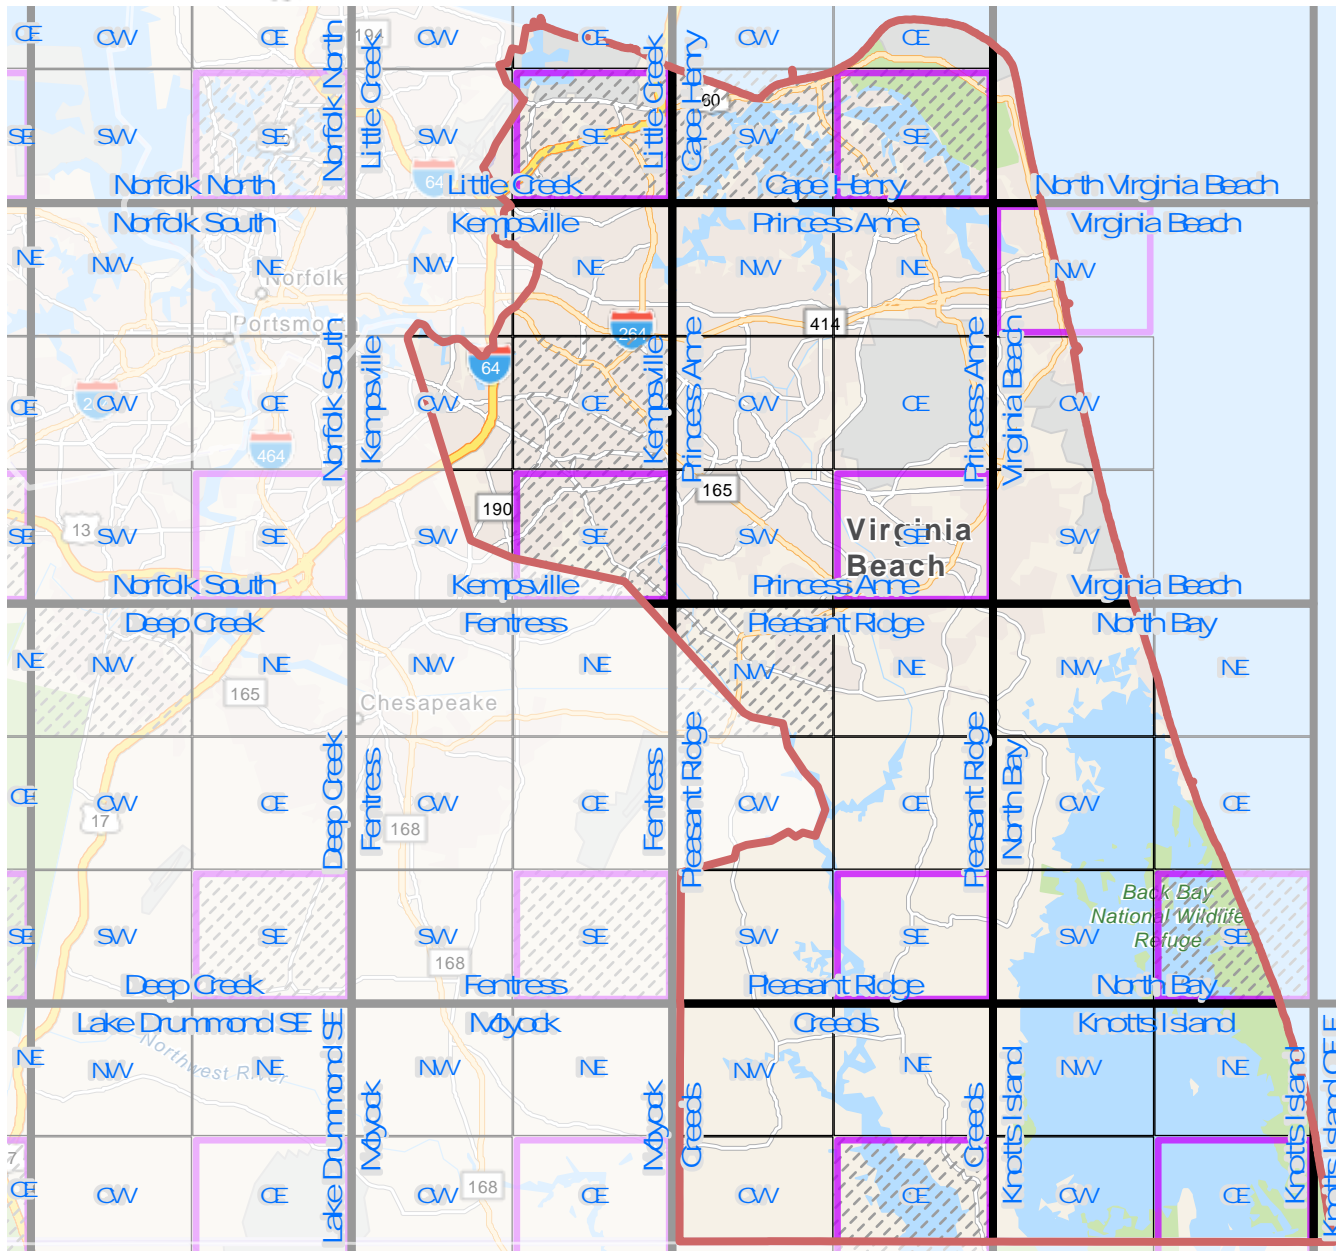

VIRGINIA BEACH

VABBA2Blocks

- County
- USGS Topo
- Block Unassigned
- Block Assigned
- Priority Block Unassigned
- Priority Block Assigned

Virginia Department of Game and Inland Fisheries for VA BBA2 Project 2018