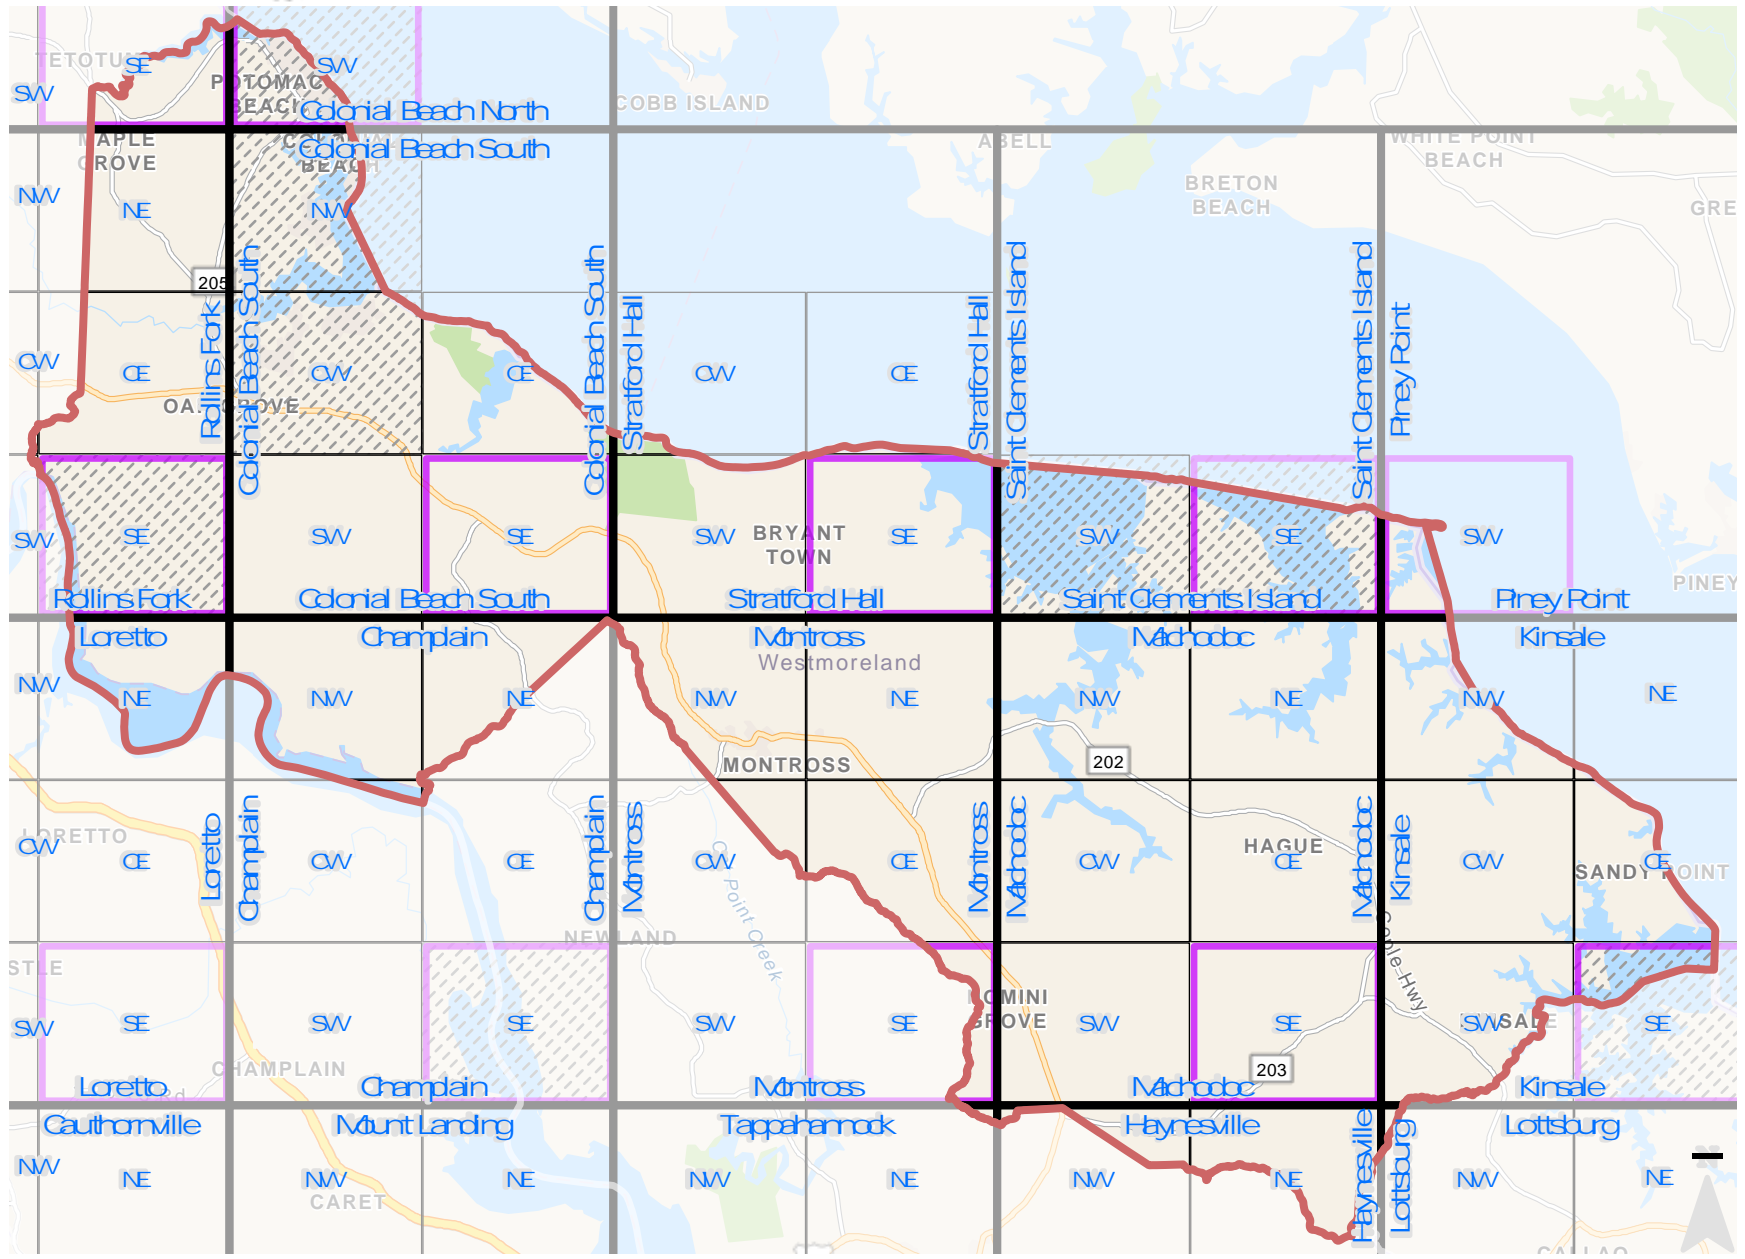

WESTMORELAND

VABBA2 Blocks

0 1.25 2.5 5 Miles

- County
- Block Unassigned
- Priority Block Unassigned
- USGS Topo
- Block Assigned
- Priority Block Assigned

Virginia Department of Game and Inland Fisheries for VA BBA2 Project 2018